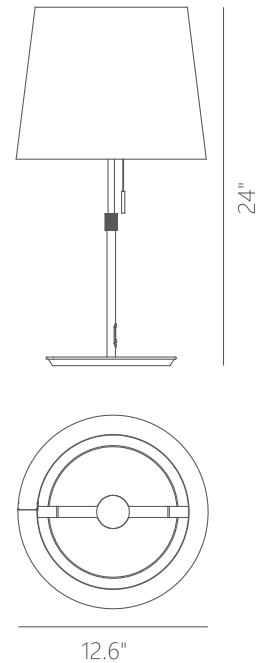

<b>PROJECT</b>			
<b>DATE</b>		<b>TYPE</b>	

PT040743-CM/WH

## SLEEKER

**Materials:**  
Steel, Fabric

**Lamp Shade:**  
WH - White

**Finish:**  
CM - Chrome

**PT040743**

**Wattage:** 12W Max  
E26 LED.

**Voltage:** 100~130V

Bulbs not included