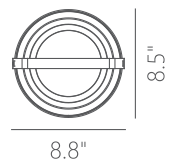

PROJECT			
DATE		TYPE	

PT040059-SDG/CWH

BREEZE

Materials:
Steel, Aluminum,
Fabric

Lamp Shade:
CWH - Cotton White

Finish:
SDG - Satin Dark Gray

Color Temp.:
3000K

CRI (Ra):
≥90