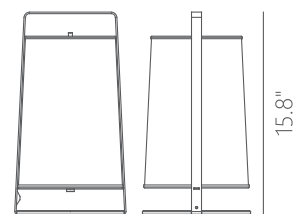

PROJECT			
DATE		TYPE	

PT040059-SDG/CWH

BREEZE

Materials:
Steel, Aluminum,
Fabric

Lamp Shade:
CWH - Cotton White

Finish:
SDG - Satin Dark Gray

Color Temp.:
3000K

CRI (Ra):
≥90