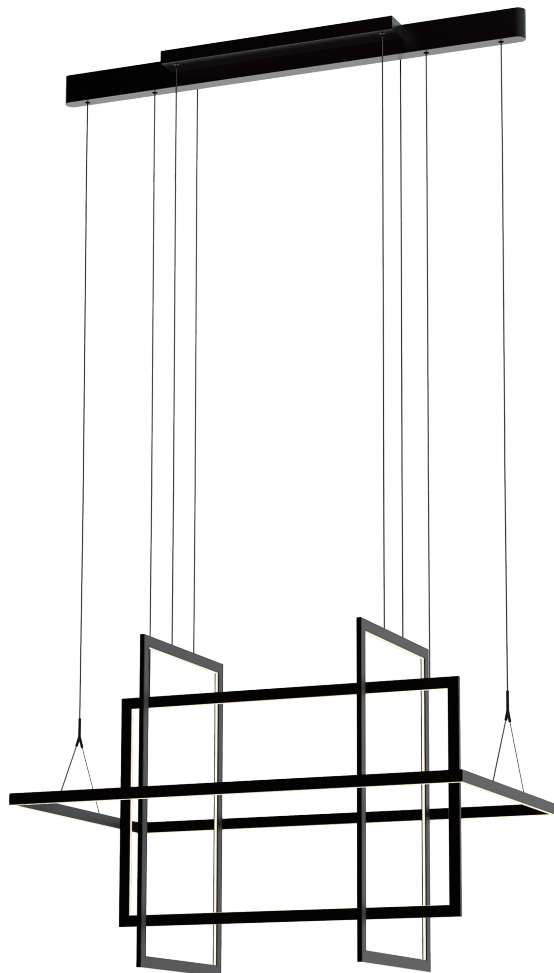

PROJECT			
DATE		TYPE	

PP121424-SDG

GEOMETRY

Material: Aluminum	Color Temp.: 3000K
Illuminating Shade: Acrylic	CRI (Ra): ≥90
Finish: SDG - Satin Dark Gray	LED Rated Life: ≈50,000 Hours
	Dimming: 100% - 10%

	PP121424
Wattage:	90W
Voltage:	100~130V
Total Lumens:	8400
Delivered Lumens:	3814

Dimmable with ELV or TRIAC Dimmer (Not Included)