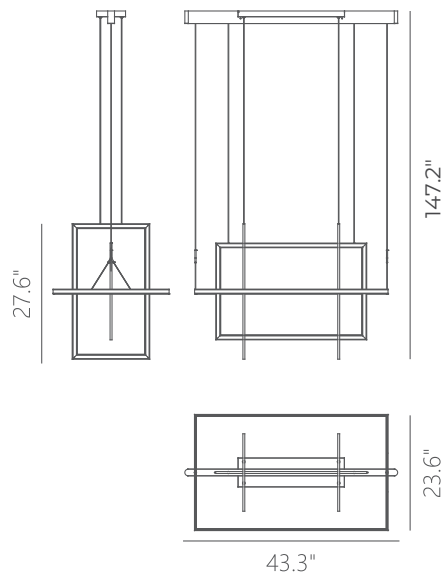

PROJECT			
DATE		TYPE	

PP121424-SDG

GEOMETRY

Material: Aluminum	Color Temp.: 3000K
Illuminating Shade: Acrylic	CRI (Ra): ≥90
Finish: SDG - Satin Dark Gray	LED Rated Life: ≈50,000 Hours
	Dimming: 100% - 10%

	PP121424
Wattage:	90W
Voltage:	100~130V
Total Lumens:	8400
Delivered Lumens:	3814

Dimmable with ELV or TRIAC Dimmer (Not Included)