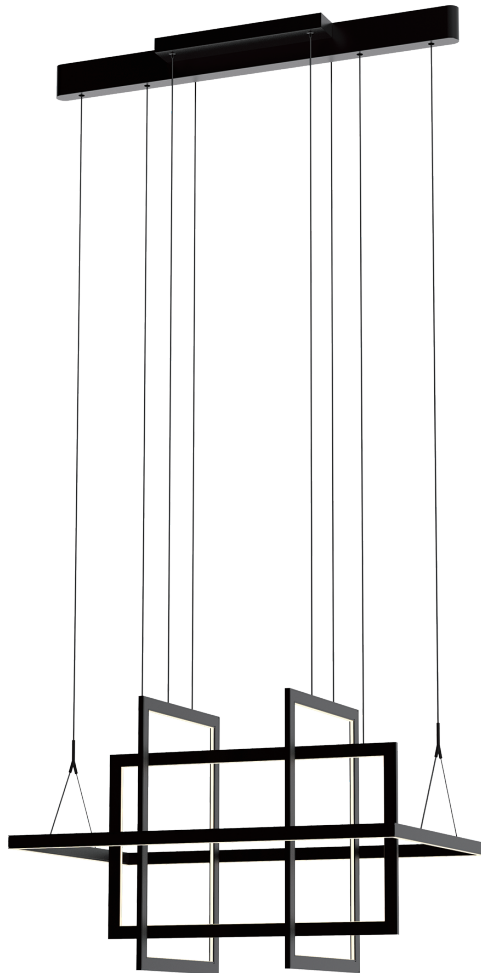

PROJECT			
DATE		TYPE	

PP121423-SDG

GEOMETRY

Material: Aluminum	Color Temp.: 3000K
Illuminating Shade: Acrylic	CRI (Ra): ≥90
Finish: SDG - Satin Dark Gray	LED Rated Life: ≈50,000 Hours
	Dimming: 100% - 10%

PP121423

Wattage:	72W
Voltage:	100~130V
Total Lumens:	6300
Delivered Lumens:	2860

Dimmable with ELV or TRIAC Dimmer (Not Included)