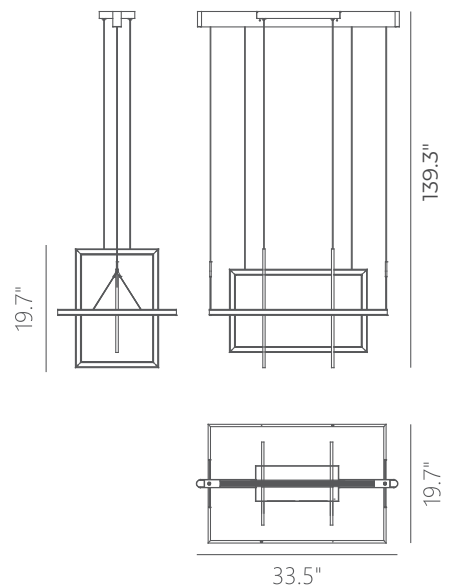

PROJECT			
DATE		TYPE	

PP121423-SDG

GEOMETRY

Material: Aluminum	Color Temp.: 3000K
Illuminating Shade: Acrylic	CRI (Ra): ≥90
Finish: SDG - Satin Dark Gray	LED Rated Life: ≈50,000 Hours
	Dimming: 100% - 10%

PP121423

Wattage:	72W
Voltage:	100~130V
Total Lumens:	6300
Delivered Lumens:	2860

Dimmable with ELV or TRIAC Dimmer (Not Included)