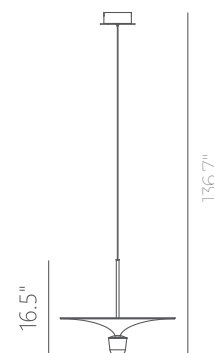

## GRAVITY

**Material:**  
Aluminum

**Color Temp.:**  
3000K

**Optical Lens:**  
Glass

**CRI (Ra):**  
≥90

**Finish:**  
PW - Pure White

**LED Rated Life:**  
≈50,000 Hours

**Finish Details:**  
Brushed Nickel  
Matte Black

### PP121413

**Wattage:** 14W  
**Voltage:** 100~130V  
**Total Lumens:** 1050  
**Delivered Lumens:** 857

Dimmable with ELV or TRIAC Dimmer (Not Included)

PageOne Furnishing & Lighting Co., Ltd.

Add.: 35 Fulton Way, Unit 1, Richmond Hill, ON L4B 2N4, CANADA