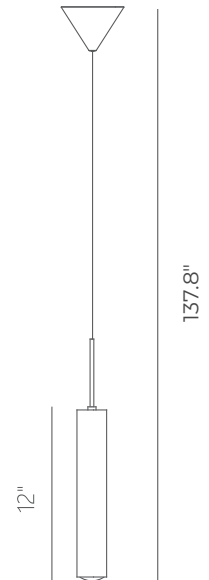

<b>PROJECT</b>			
<b>DATE</b>		<b>TYPE</b>	

Zooming

PP121372-AL:

PP121372-BG

PP121372-SDG

4.7"

## FOCUS

**Material:**  
Aluminum

**Optical Lens:**  
Acrylic

**Finishes:**  
BG - Brushed Gold  
AL - Brushed Aluminum  
SDG - Satin Dark Gray

**Color Temp.:**  
3000K

**CRI (Ra):**  
≥90

**LED Rated Life:**  
≈50,000 Hours