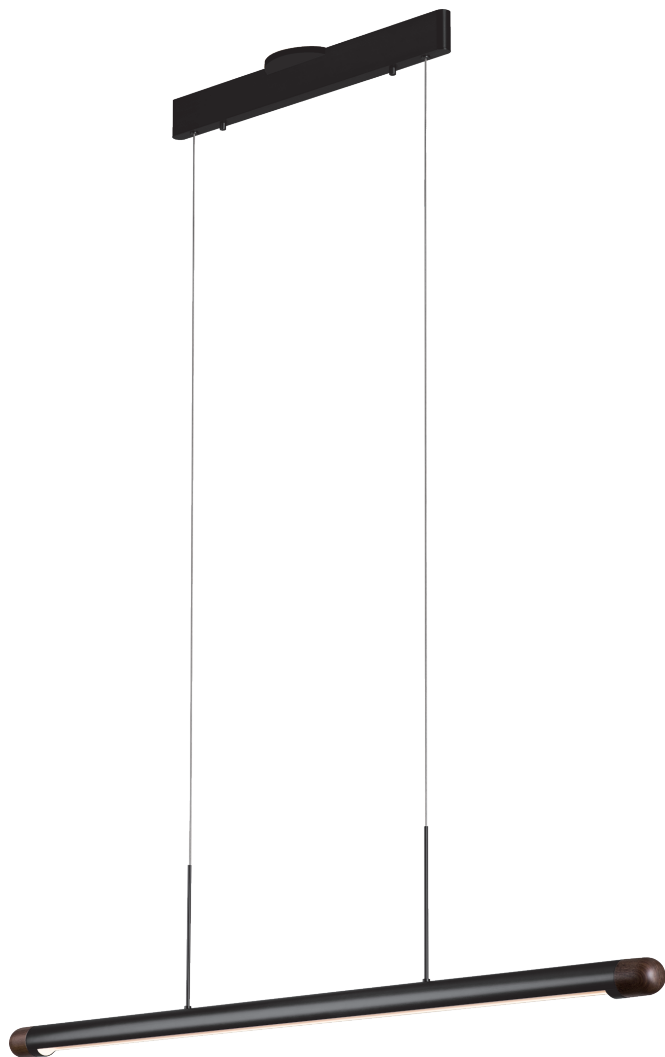

PROJECT			
DATE		TYPE	

PP121285-SDG

FLORENCE

Materials: Aluminum, Real Wood	Color Temp.: 3000K
Diffuser: Polystyrene	CRI (Ra): ≥90
Finish: SDG - Satin Dark Gray	LED Rated Life: ≈50,000 Hours
Wood Detail: WN - Walnut	Dimming: 100% - 10%

	PP121285
Wattage:	20W
Voltage:	100~130V
Total Lumens:	1890
Delivered Lumens:	767

Dimmable with ELV or TRIAC Dimmer (Not Included)