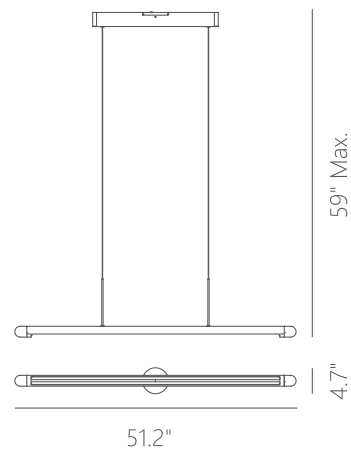

PROJECT			
DATE		TYPE	

PP121285-SDG

FLORENCE

Materials: Aluminum, Real Wood	Color Temp.: 3000K
Diffuser: Polystyrene	CRI (Ra): ≥90
Finish: SDG - Satin Dark Gray	LED Rated Life: ≈50,000 Hours
Wood Detail: WN - Walnut	Dimming: 100% - 10%

	PP121285
Wattage:	20W
Voltage:	100~130V
Total Lumens:	1890
Delivered Lumens:	767

Dimmable with ELV or TRIAC Dimmer (Not Included)