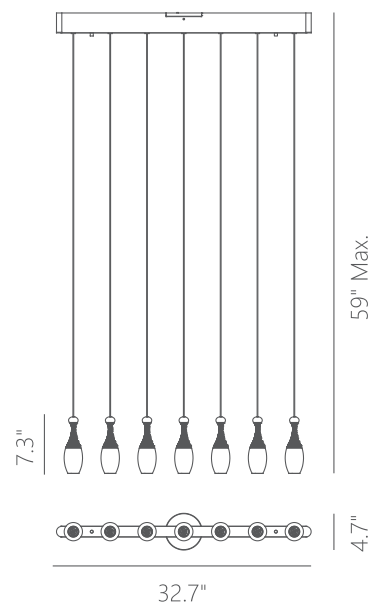

PROJECT			
DATE		TYPE	

PP121234-DT/AL

LA BOTELLA

Materials:

Aluminum, Glass, Acrylic

Lamp Shade:

White Opal

Finishes:

AL - Brushed Aluminum
DT - Deep Taupe

Color Temp.:

3000K

CRI (Ra):

≥90

LED Rated Life:

≈50,000 Hours

Dimming:

100% - 10%

PP121234

Wattage:	35W (7-light)
Voltage:	100~130V
Total Lumens:	2940
Delivered Lumens:	1276

Dimmable with ELV or TRIAC Dimmer (Not Included)

PageOne Furnishing & Lighting Co., Ltd.

Add.: 35 Fulton Way, Unit 1, Richmond Hill, ON L4B 2N4, CANADA