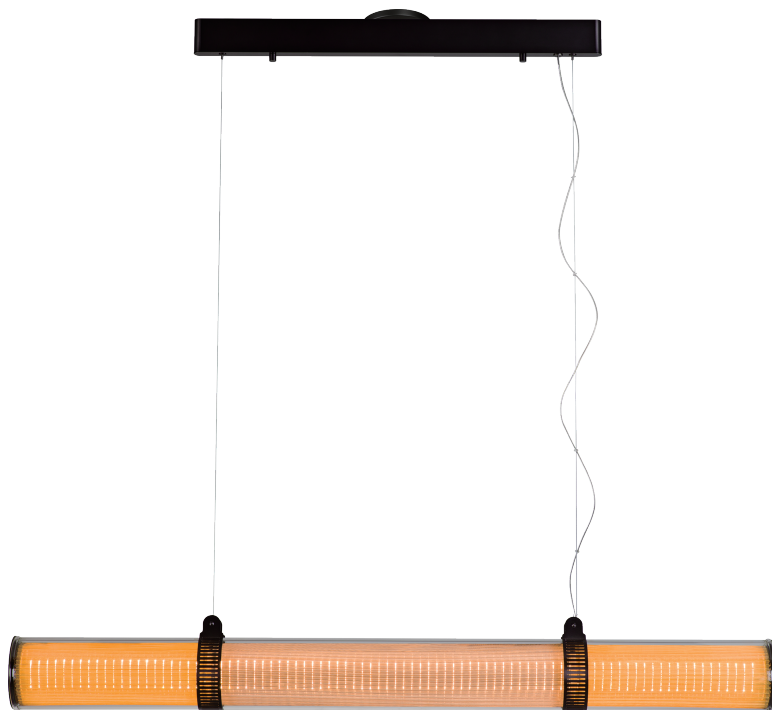

PROJECT			
DATE		TYPE	

PP121224-DT

DIAMANTE

Materials:

Aluminum, Cooper, Glass, Stain Steel

Lamp Shade:

Borossilicate Glass

Finish:

DT - Deep Taupe

Color Temp.:

2700K, 3000K

CRI (Ra):

≥90

LED Rated Life:

≈50,000 Hours

Dimming:

100% - 10%

PP121224

Wattage:

34W

Voltage:

100~130V

Total Lumens:

2520

Delivered Lumens:

1094

Dimmable with ELV or TRIAC Dimmer (Not Included)