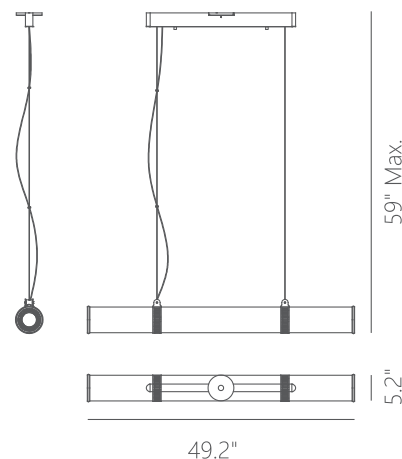

PROJECT			
DATE		TYPE	

PP121224-DT

DIAMANTE

Materials:

Aluminum, Cooper, Glass, Stain Steel

Lamp Shade:

Borossilicate Glass

Finish:

100% - 10%

PP121224

Wattage:

34W

Voltage:

100~130V

Total Lumens:

2520

Delivered Lumens:

1094

Dimmable with ELV or TRIAC Dimmer (Not Included)