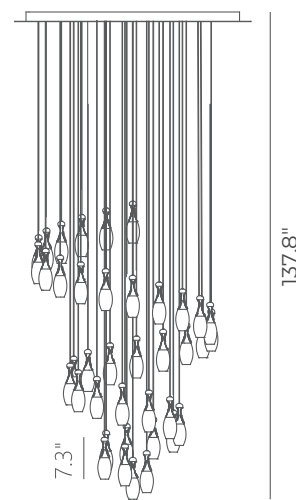

PROJECT			
DATE		TYPE	

PP121221-DT/AL/BG

41.3"

LA BOTELLA

Materials:

Aluminum, Glass, Acrylic

Lamp Shade:

White Opal

Finishes:

AL - Brushed Aluminum
DT - Deep Taupe

Color Temp.:

3000K

CRI (Ra):

≥90

LED Rated Life:

≈50,000 Hours

Dimming:

100% - 10%

PP121221

Wattage:

200W (39-light)

Voltage:

100~130V

Total Lumens: