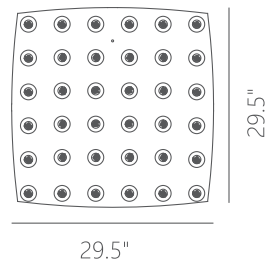

PROJECT			
DATE		TYPE	

PP121217-DT/AL/BG

LA BOTELLA

Materials:

Aluminum, Glass,
Acrylic

Lamp Shade:

White Opal

Finishes: