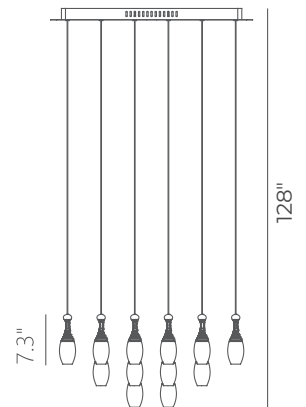

PROJECT			
DATE		TYPE	

PP121217-DT/AL/BG

LA BOTELLA

Materials:

Aluminum, Glass,
Acrylic

Lamp Shade:

White Opal

Finishes:

100% - 10%

PP121217

Wattage:	184W (36-light)
Voltage:	100~130V
Total Lumens:	15120
Delivered Lumens:	6562

Dimmable with ELV or TRIAC Dimmer (Not Included)

PageOne Furnishing & Lighting Co., Ltd.

Add.: 35 Fulton Way, Unit 1, Richmond Hill, ON L4B 2N4, CANADA