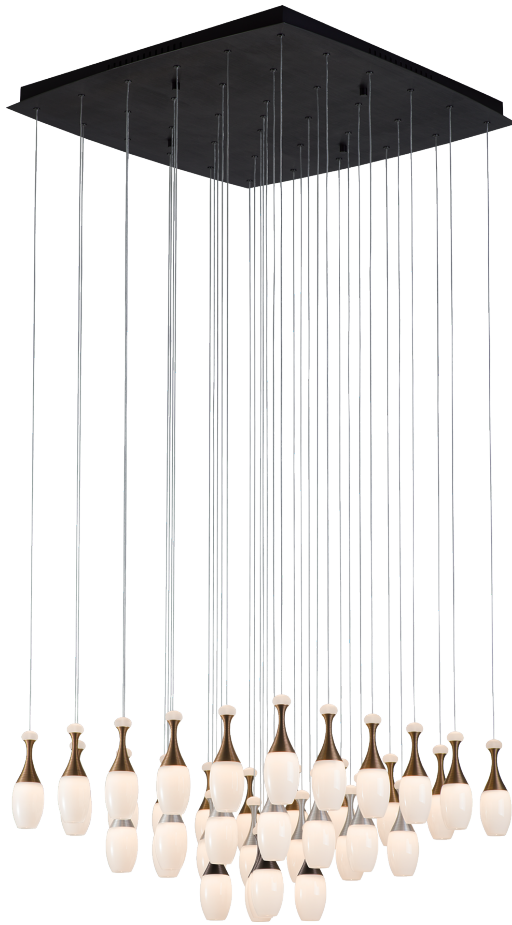

PROJECT			
DATE		TYPE	

PP121217-DT/AL/BG

LA BOTELLA

Materials:

Aluminum, Glass,
Acrylic

Lamp Shade:

White Opal

Finishes:

AL - Brushed Aluminum
DT - Deep Taupe

Color Temp.:

3000K

CRI (Ra):

≥90

LED Rated Life:

≈50,000 Hours

Dimming:

100% - 10%

PP121217

Wattage:	184W (36-light)
Voltage:	100~130V
Total Lumens:	15120
Delivered Lumens:	6562

Dimmable with ELV or TRIAC Dimmer (Not Included)

PageOne Furnishing & Lighting Co., Ltd.

Add.: 35 Fulton Way, Unit 1, Richmond Hill, ON L4B 2N4, CANADA