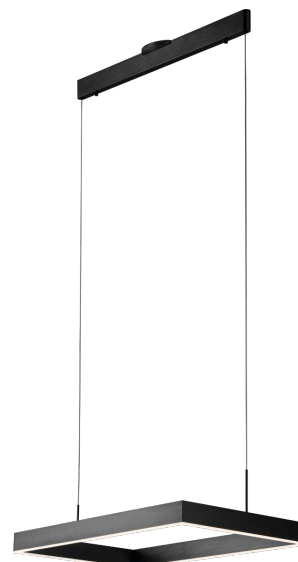

| | | | |
|----------------|--|-------------|--|
| PROJECT | | | |
| DATE | | TYPE | |

PP120281-DT

PP120281-SDG

PP120281-AL

PP120281-BG

PROMETHEUS

Material:
Aluminum

Diffuser:
Acrylic

Finishes:
AL - Brushed Aluminum
BG - Brushed Gold
DT - Deep Taupe
SDG - Satin Dark Gray

Color Temp.:
3000K

CRI (Ra):
≥90

LED Rated Life:
≈50,000 Hours

Dimming:
100% - 10%

PP121121

Wattage: 26W
Voltage: 100~130V
Total Lumens: 2550
Delivered Lumens: 1107

DT finish is the only one in 59" OAH
Dimmable with ELV or TRIAC Dimmer (Not Included)

PageOne Furnishing & Lighting Co., Ltd.

Add.: 35 Fulton Way, Unit 1, Richmond Hill, ON L4B 2N4, CANADA

Tel.: +1 (905) 707-0004 Toll Free: +1-844-623-7278 Fax: +1 (905) 707-8444