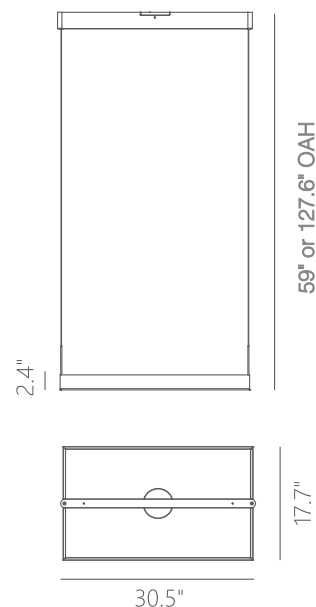

| | | | |
|----------------|--|-------------|--|
| PROJECT | | | |
| DATE | | TYPE | |

PP120281-DT

PP120281-SDG

PP120281-AL

PP120281-BG

PROMETHEUS

Material:
Aluminum

Diffuser:
Acrylic

Finishes:
AL - Brushed Aluminum
BG - Brushed Gold
DT - Deep Taupe
SDG - Satin Dark Gray

Color Temp.:
3000K

CRI (Ra):
≥90

LED Rated Life:
≈50,000 Hours

Dimming:
100% - 10%

PP121121

Wattage: 26W
Voltage: 100~130V
Total Lumens: 2550
Delivered Lumens: 1107