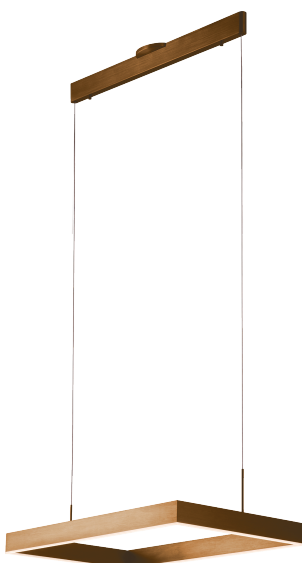

| | | | |
|----------------|--|-------------|--|
| PROJECT | | | |
| DATE | | TYPE | |

PP120281-DT

PP120281-SDG

PP120281-AL

PP120281-BG

PROMETHEUS

Material:
Aluminum

Diffuser:
Acrylic

Finishes:
AL - Brushed Aluminum
BG - Brushed Gold
DT - Deep Taupe
SDG - Satin Dark Gray

Color Temp.:
3000K

CRI (Ra):
≥90

LED Rated Life:
≈50,000 Hours

Dimming:
100% - 10%

PP121121

Wattage: 26W
Voltage: 100~130V
Total Lumens: 2550
Delivered Lumens: 1107

DT finish is the only one in 59" OAH
Dimmable with ELV or TRIAC Dimmer (Not Included)

PageOne Furnishing & Lighting Co., Ltd.

Add.: 35 Fulton Way, Unit 1, Richmond Hill, ON L4B 2N4, CANADA

Tel.: +1 (905) 707-0004 Toll Free: +1-844-623-7278 Fax: +1 (905) 707-8444