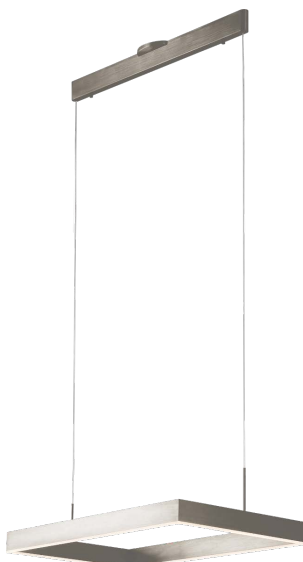

| | | | |
|----------------|--|-------------|--|
| PROJECT | | | |
| DATE | | TYPE | |

PP120281-DT

PP120281-SDG

PP120281-AL

PP120281-BG

PROMETHEUS

Material:
Aluminum

Diffuser:
Acrylic

Finishes:
AL - Brushed Aluminum
BG - Brushed Gold
DT - Deep Taupe
SDG - Satin Dark Gray

Color Temp.:
3000K

CRI (Ra):
≥90

LED Rated Life:
≈50,000 Hours

Dimming:
100% - 10%

PP121121

Wattage: 26W
Voltage: 100~130V
Total Lumens: 2550
Delivered Lumens: 1107

DT finish is the only one in 59" OAH
Dimmable with ELV or TRIAC Dimmer (Not Included)

PageOne Furnishing & Lighting Co., Ltd.

Add.: 35 Fulton Way, Unit 1, Richmond Hill, ON L4B 2N4, CANADA

Tel.: +1 (905) 707-0004 Toll Free: +1-844-623-7278 Fax: +1 (905) 707-8444