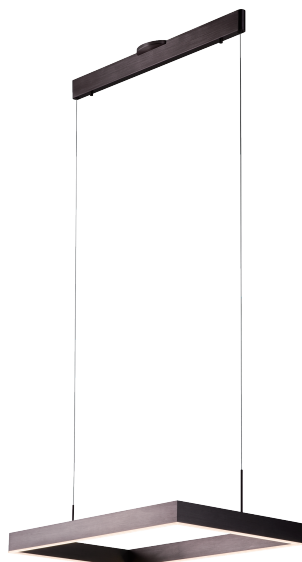

| | | | |
|----------------|--|-------------|--|
| PROJECT | | | |
| DATE | | TYPE | |

PP120281-DT

PP120281-SDG

PP120281-AL

PP120281-BG

PROMETHEUS

Material:
Aluminum

Diffuser:
Acrylic

Finishes:
AL - Brushed Aluminum
BG - Brushed Gold
DT - Deep Taupe
SDG - Satin Dark Gray

Color Temp.:
3000K

CRI (Ra):
≥90

LED Rated Life:
≈50,000 Hours

Dimming:
100% - 10%

PP121121

Wattage: 26W
Voltage: 100~130V
Total Lumens: 2550
Delivered Lumens: 1107

DT finish is the only one in 59" OAH
Dimmable with ELV or TRIAC Dimmer (Not Included)

PageOne Furnishing & Lighting Co., Ltd.

Add.: 35 Fulton Way, Unit 1, Richmond Hill, ON L4B 2N4, CANADA

Tel.: +1 (905) 707-0004 Toll Free: +1-844-623-7278 Fax: +1 (905) 707-8444