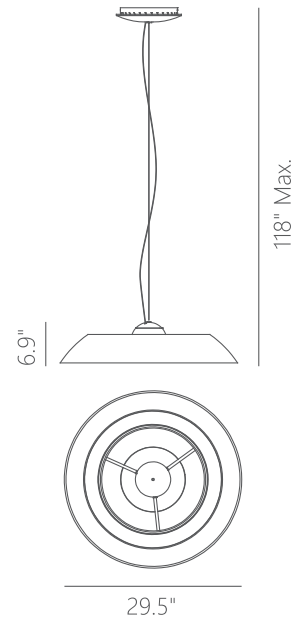

PROJECT			
DATE		TYPE	

PP121100-MW

SORA

Materials:
Polyurethane, Steel

Lamp Shade:
Polyurethane

Finish:
MW - Matte White

Finish Details:
Chrome
Brushed Champagne

Color Temp.:
3000K

CRI (Ra):
≥90

LED Rated Life:
≈50,000 Hours

Dimming:
100% - 10%

PP121100

Wattage:	39W
Voltage:	100~130V
Total Lumens:	3240
Delivered Lumens:	2349

Dimmable with ELV or TRIAC Dimmer (Not Included)

PageOne Furnishing & Lighting Co., Ltd.