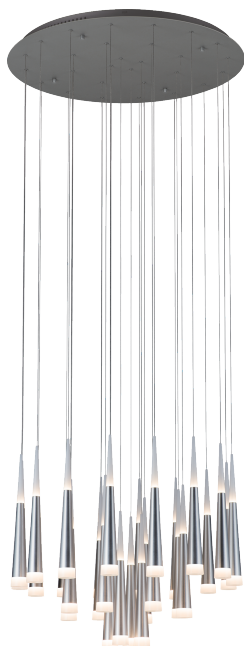

PROJECT			
DATE		TYPE	

PP121040-AL

PP121040-BG

PP121040-SDG

33.5"

METEOR

Materials:
Steel, Aluminum

Lamp Shade:
Acrylic

Finishes:
AL - Brushed Aluminum
BG - Brushed Gold
SDG - Satin Dark Gray

Color Temp.:
3000K

CRI (Ra):
≥90

LED Rated Life:
≈50,000 Hours

Dimming:
100% - 10%

PP121040

Wattage: 210W (28-light)
Voltage: 100~130V
Total Lumens: 15480
Delivered Lumens: 6718