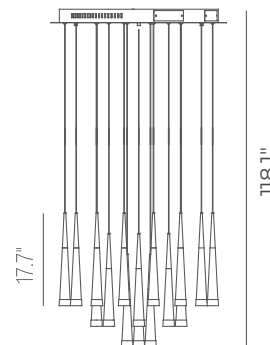

PROJECT			
DATE		TYPE	

PP121040-AL

PP121040-BG

PP121040-SDG

33.5"

METEOR

Materials:
Steel, Aluminum

Lamp Shade:
Acrylic

Finishes:
AL - Brushed Aluminum
BG - Brushed Gold
SDG - Satin Dark Gray

Color Temp.:
3000K

CRI (Ra):
≥90

LED Rated Life:
≈50,000 Hours

Dimming:
100% - 10%

PP121040

Wattage: 210W (28-light)
Voltage: 100~130V
Total Lumens: 15480
Delivered Lumens: 6718