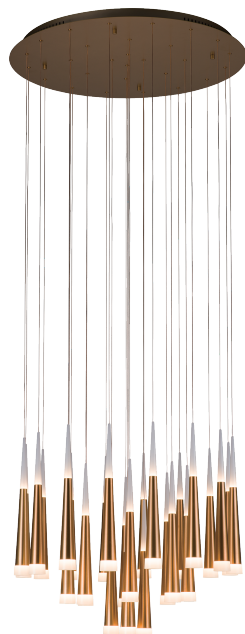

PROJECT			
DATE		TYPE	

PP121040-AL

PP121040-BG

PP121040-SDG

33.5"

METEOR

Materials:
Steel, Aluminum

Lamp Shade:
Acrylic

Finishes:
AL - Brushed Aluminum
BG - Brushed Gold
SDG - Satin Dark Gray

Color Temp.:
3000K

CRI (Ra):
≥90

LED Rated Life:
≈50,000 Hours

Dimming:
100% - 10%

PP121040

Wattage: 210W (28-light)
Voltage: 100~130V
Total Lumens: 15480
Delivered Lumens: 6718