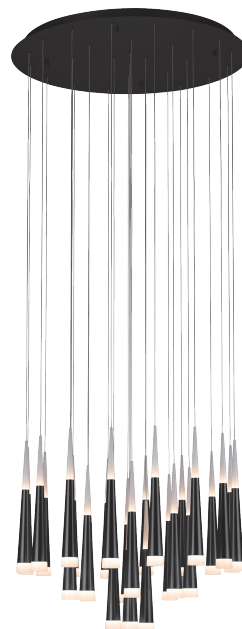

PROJECT			
DATE		TYPE	

PP121040-AL

PP121040-BG

PP121040-SDG

33.5"

METEOR

Materials:
Steel, Aluminum

Lamp Shade:
Acrylic

Finishes:
AL - Brushed Aluminum
BG - Brushed Gold
SDG - Satin Dark Gray

Color Temp.:
3000K

CRI (Ra):
≥90

LED Rated Life:
≈50,000 Hours

Dimming:
100% - 10%

PP121040

Wattage: 210W (28-light)
Voltage: 100~130V
Total Lumens: 15480
Delivered Lumens: 6718