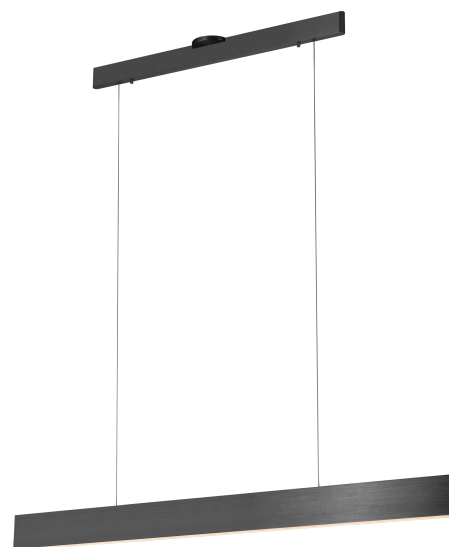

PP120288-SDG