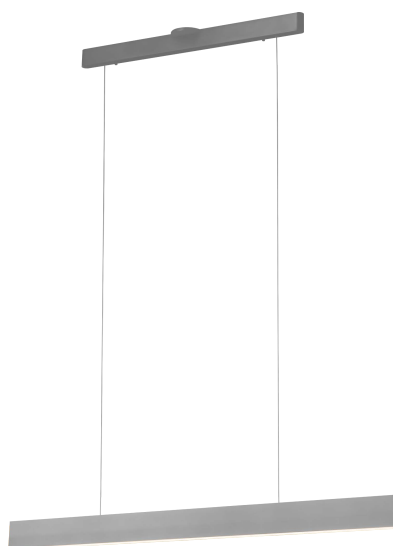

PP120288-BG

PP120288-AL