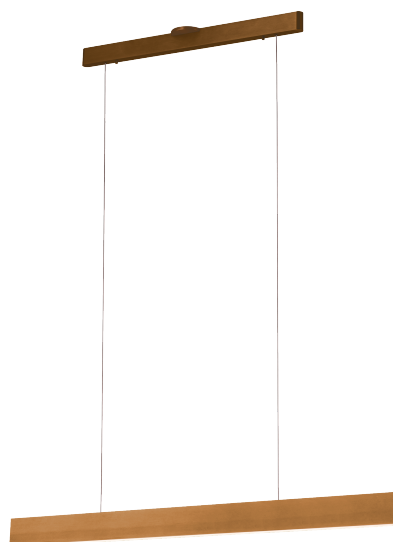

PROJECT			
DATE		TYPE	

PP120288-BG