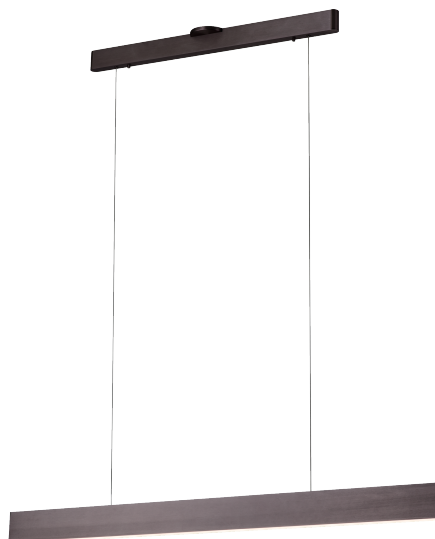

PP120288-DT