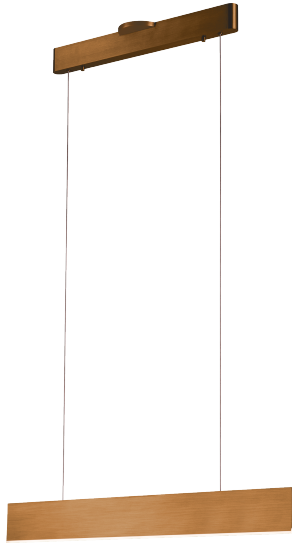

PROJECT			
DATE		TYPE	

PP120286-BG

PP120286-DT

PP120286-SDG

PP120286-AL

PROMETHEUS

Material:
Aluminum

Diffuser:
Acrylic

Finishes:
AL - Brushed Aluminum
BG - Brushed Gold
DT - Deep Taupe
SDG - Satin Dark Gray

Color Temp.:
3000K

CRI (Ra):
≥90

LED Rated Life:
≈50,000 Hours

Dimming:
100% - 10%

PP120286

Wattage: 21W
Voltage: 100~130V
Total Lumens: 1680
Delivered Lumens: 746

DT finish is the only one in 59" OAH
Dimmable with ELV or TRIAC Dimmer (Not Included)

PageOne Furnishing & Lighting Co., Ltd.

Add.: 35 Fulton Way, Unit 1, Richmond Hill, ON L4B 2N4, CANADA

Tel.: +1 (905) 707-0004 Toll Free: +1-844-623-7278 Fax: +1 (905) 707-8444