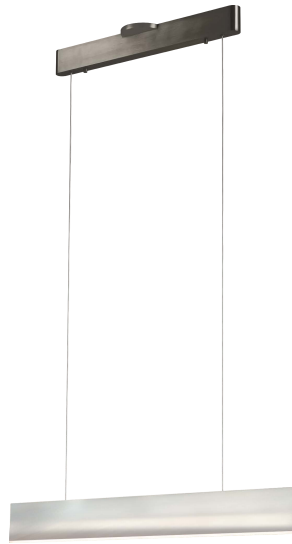

PROJECT			
DATE		TYPE	

PP120286-BG

PP120286-DT

PP120286-SDG

PP120286-AL

PROMETHEUS

Material:
Aluminum

Diffuser:
Acrylic

Finishes:
AL - Brushed Aluminum
BG - Brushed Gold
DT - Deep Taupe
SDG - Satin Dark Gray

Color Temp.:
3000K

CRI (Ra):
≥90

LED Rated Life:
≈50,000 Hours

Dimming:
100% - 10%

PP120286

Wattage: 21W
Voltage: 100~130V
Total Lumens: 1680
Delivered Lumens: 746

DT finish is the only one in 59" OAH
Dimmable with ELV or TRIAC Dimmer (Not Included)

PageOne Furnishing & Lighting Co., Ltd.

Add.: 35 Fulton Way, Unit 1, Richmond Hill, ON L4B 2N4, CANADA

Tel.: +1 (905) 707-0004 Toll Free: +1-844-623-7278 Fax: +1 (905) 707-8444