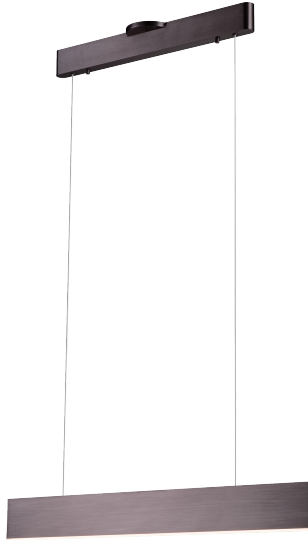

PROJECT			
DATE		TYPE	

PP120286-BG

PP120286-DT

PP120286-SDG

PP120286-AL

PROMETHEUS

Material:
Aluminum

Diffuser:
Acrylic

Finishes:
AL - Brushed Aluminum
BG - Brushed Gold
DT - Deep Taupe
SDG - Satin Dark Gray

Color Temp.:
3000K

CRI (Ra):
≥90

LED Rated Life:
≈50,000 Hours

Dimming:
100% - 10%

PP120286

Wattage: 21W
Voltage: 100~130V
Total Lumens: 1680
Delivered Lumens: 746

DT finish is the only one in 59" OAH
Dimmable with ELV or TRIAC Dimmer (Not Included)

PageOne Furnishing & Lighting Co., Ltd.

Add.: 35 Fulton Way, Unit 1, Richmond Hill, ON L4B 2N4, CANADA

Tel.: +1 (905) 707-0004 Toll Free: +1-844-623-7278 Fax: +1 (905) 707-8444