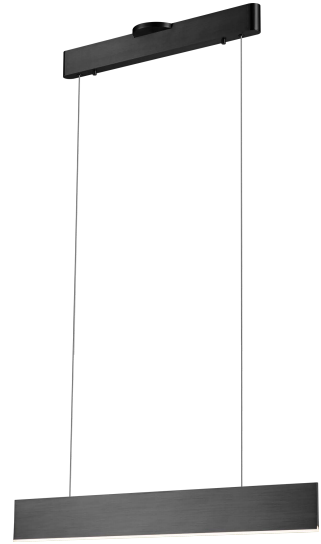

PROJECT			
DATE		TYPE	

PP120286-BG

PP120286-DT

PP120286-SDG

PP120286-AL

PROMETHEUS

Material:
Aluminum

Diffuser:
Acrylic

Finishes:
AL - Brushed Aluminum
BG - Brushed Gold
DT - Deep Taupe
SDG - Satin Dark Gray

Color Temp.:
3000K

CRI (Ra):
≥90

LED Rated Life:
≈50,000 Hours

Dimming:
100% - 10%

PP120286

Wattage: 21W
Voltage: 100~130V
Total Lumens: 1680
Delivered Lumens: 746

DT finish is the only one in 59" OAH
Dimmable with ELV or TRIAC Dimmer (Not Included)

PageOne Furnishing & Lighting Co., Ltd.

Add.: 35 Fulton Way, Unit 1, Richmond Hill, ON L4B 2N4, CANADA

Tel.: +1 (905) 707-0004 Toll Free: +1-844-623-7278 Fax: +1 (905) 707-8444