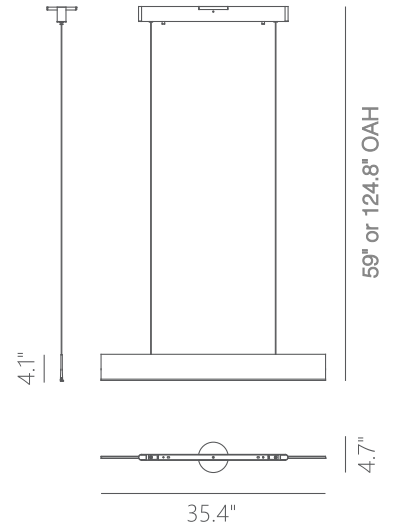

PROJECT			
DATE		TYPE	

PP120286-BG

PP120286-DT

PP120286-SDG

PP120286-AL

PROMETHEUS

Material:
Aluminum

Diffuser:
Acrylic

Finishes:
AL - Brushed Aluminum
BG - Brushed Gold
DT - Deep Taupe
SDG - Satin Dark Gray

Color Temp.:
3000K

CRI (Ra):
≥90

LED Rated Life:
≈50,000 Hours

Dimming:
100% - 10%

PP120286

Wattage: 21W
Voltage: 100~130V
Total Lumens: 1680
Delivered Lumens: 746