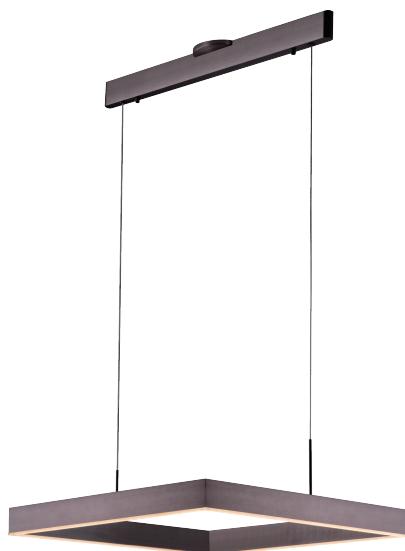

PROJECT			
DATE		TYPE	

PP120283-BG

PP120283-DT

PP120283-SDG

PP120283-AL

PROMETHEUS

Material:
Aluminum

Diffuser:
Acrylic

Finishes:
AL - Brushed Aluminum
BG - Brushed Gold
DT - Deep Taupe
SDG - Satin Dark Gray

Color Temp.:
3000K

CRI (Ra):
≥90

LED Rated Life:
≈50,000 Hours

Dimming:
100% - 10%

PP120283	
Wattage:	31W
Voltage:	100-130V
Total Lumens:	2520
Delivered Lumens:	1070

DT finish is the only one in 59" OAH
Dimmable with ELV or TRIAC Dimmer (Not Included)

PageOne Furnishing & Lighting Co., Ltd.

Add.: 35 Fulton Way, Unit 1, Richmond Hill, ON L4B 2N4, CANADA

Tel.: +1 (905) 707-0004 Toll Free: +1-844-623-7278 Fax: +1 (905) 707-8444