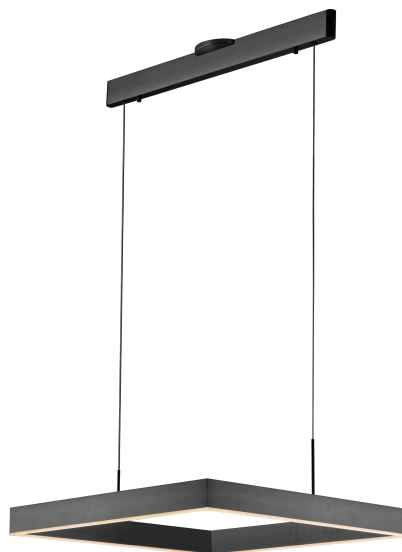

PROJECT			
DATE		TYPE	

PP120283-BG

PP120283-DT

PP120283-SDG

PP120283-AL

PROMETHEUS

Material:
Aluminum

Diffuser:
Acrylic

Finishes:
AL - Brushed Aluminum
BG - Brushed Gold
DT - Deep Taupe
SDG - Satin Dark Gray

Color Temp.:
3000K

CRI (Ra):
≥90

LED Rated Life:
≈50,000 Hours

Dimming:
100% - 10%

PP120283	
Wattage:	31W
Voltage:	100-130V
Total Lumens:	2520
Delivered Lumens:	1070

DT finish is the only one in 59" OAH
Dimmable with ELV or TRIAC Dimmer (Not Included)

PageOne Furnishing & Lighting Co., Ltd.

Add.: 35 Fulton Way, Unit 1, Richmond Hill, ON L4B 2N4, CANADA

Tel.: +1 (905) 707-0004 Toll Free: +1-844-623-7278 Fax: +1 (905) 707-8444