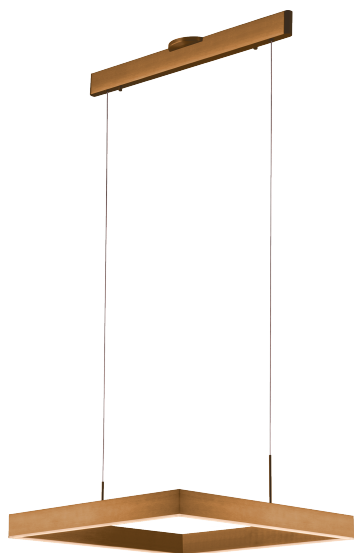

PROJECT			
DATE		TYPE	

PP120283-BG

PP120283-DT

PP120283-SDG

PP120283-AL

PROMETHEUS

Material:
Aluminum

Diffuser:
Acrylic

Finishes:
AL - Brushed Aluminum
BG - Brushed Gold
DT - Deep Taupe
SDG - Satin Dark Gray

Color Temp.:
3000K

CRI (Ra):
≥90

LED Rated Life:
≈50,000 Hours

Dimming:
100% - 10%

PP120283	
Wattage:	31W
Voltage:	100-130V
Total Lumens:	2520
Delivered Lumens:	1070

DT finish is the only one in 59" OAH
Dimmable with ELV or TRIAC Dimmer (Not Included)

PageOne Furnishing & Lighting Co., Ltd.

Add.: 35 Fulton Way, Unit 1, Richmond Hill, ON L4B 2N4, CANADA

Tel.: +1 (905) 707-0004 Toll Free: +1-844-623-7278 Fax: +1 (905) 707-8444