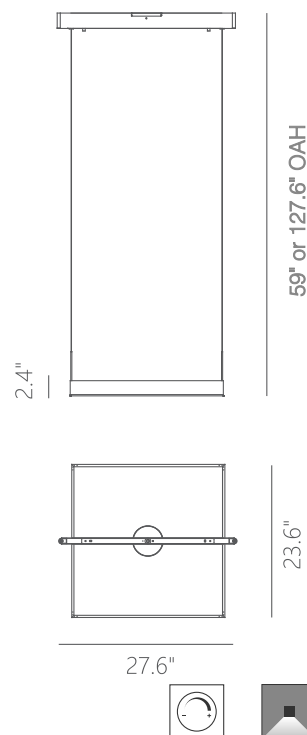

PROJECT			
DATE		TYPE	

PP120283-BG

PP120283-DT

PP120283-SDG

PP120283-AL

PROMETHEUS

Material:
Aluminum

Diffuser:
Acrylic

Finishes:
AL - Brushed Aluminum
BG - Brushed Gold
DT - Deep Taupe
SDG - Satin Dark Gray

Color Temp.:
3000K

CRI (Ra):
≥90

LED Rated Life:
≈50,000 Hours

Dimming:
100% - 10%

PP120283	
Wattage:	31W
Voltage:	100-130V
Total Lumens:	2520
Delivered Lumens:	1070