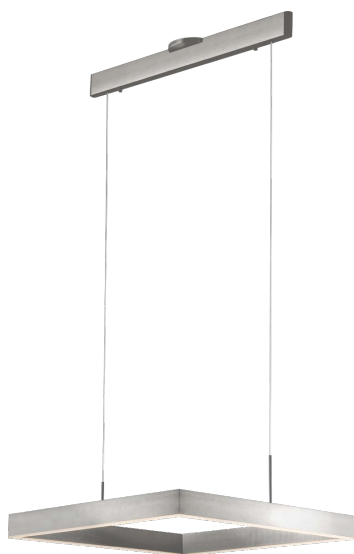

PROJECT			
DATE		TYPE	

PP120283-BG

PP120283-DT

PP120283-SDG

PP120283-AL

PROMETHEUS

Material:
Aluminum

Diffuser:
Acrylic

Finishes:
AL - Brushed Aluminum
BG - Brushed Gold
DT - Deep Taupe
SDG - Satin Dark Gray

Color Temp.:
3000K

CRI (Ra):
≥90

LED Rated Life:
≈50,000 Hours

Dimming:
100% - 10%

PP120283	
Wattage:	31W
Voltage:	100-130V
Total Lumens:	2520
Delivered Lumens:	1070

DT finish is the only one in 59" OAH
Dimmable with ELV or TRIAC Dimmer (Not Included)

PageOne Furnishing & Lighting Co., Ltd.

Add.: 35 Fulton Way, Unit 1, Richmond Hill, ON L4B 2N4, CANADA

Tel.: +1 (905) 707-0004 Toll Free: +1-844-623-7278 Fax: +1 (905) 707-8444