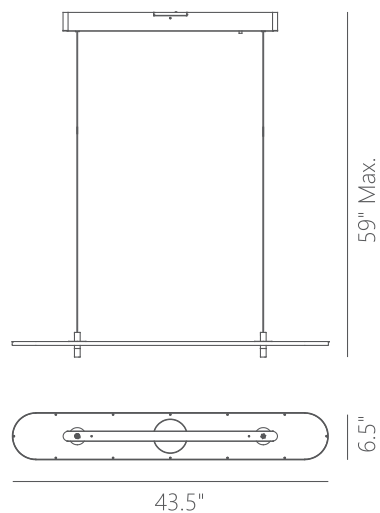

PROJECT			
DATE		TYPE	

PP120276-DT

LIGHT YEAR

Material: Aluminum	Color Temp.: 3000K
Diffuser: Polystyrene	CRI (Ra): ≥90
Finish: DT - Deep Taupe	LED Rated Life: ≈50,000 Hours
	Dimming: 100% - 10%

	PP120276
Wattage:	42W
Voltage:	100~130V
Total Lumens:	3570
Delivered Lumens:	1549