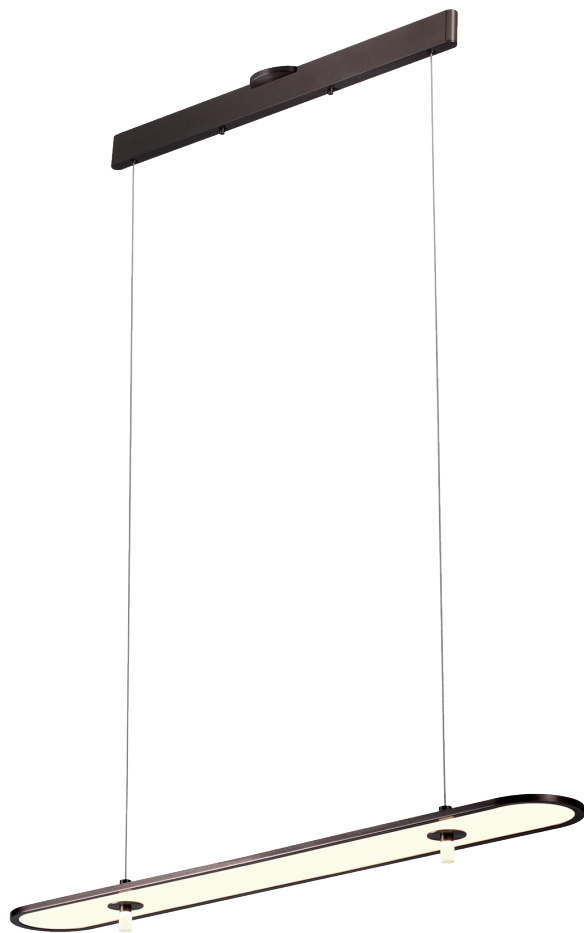

PROJECT			
DATE		TYPE	

PP120276-DT

LIGHT YEAR

Material: Aluminum	Color Temp.: 3000K
Diffuser: Polystyrene	CRI (Ra): ≥90
Finish: DT - Deep Taupe	LED Rated Life: ≈50,000 Hours
	Dimming: 100% - 10%

	PP120276
Wattage:	42W
Voltage:	100~130V
Total Lumens:	3570
Delivered Lumens:	1549

Dimmable with ELV or TRIAC Dimmer (Not Included)