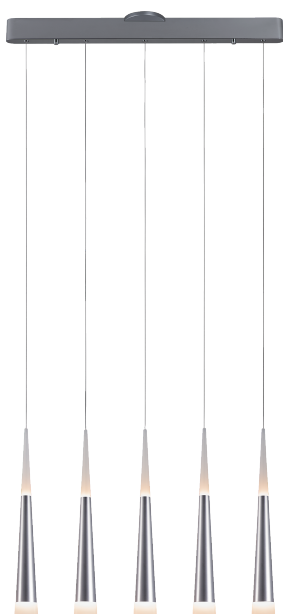

PROJECT			
DATE		TYPE	

PP120102-AL

PP120102-BG

PP120102-SDG

METEOR

Materials:
Steel, Aluminum

Lamp Shade:
Acrylic

Finishes:
AL - Brushed Aluminum
BG - Brushed Gold
SDG - Satin Dark Gray

Color Temp.:
3000K

CRI (Ra):
≥90

LED Rated Life:
≈50,000 Hours

Dimming:
100% - 10%

PP120102

Wattage: 30W (5-light)
Voltage: 100~130V
Total Lumens: 3150
Delivered Lumens: 1367

Dimmable with ELV or TRIAC Dimmer (Not Included)