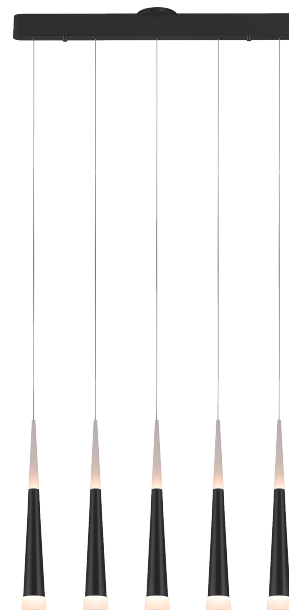

PROJECT			
DATE		TYPE	

PP120102-AL

PP120102-BG

PP120102-SDG

METEOR

Materials:
Steel, Aluminum

Lamp Shade:
Acrylic

Finishes:
AL - Brushed Aluminum
BG - Brushed Gold
SDG - Satin Dark Gray

Color Temp.:
3000K

CRI (Ra):
≥90

LED Rated Life:
≈50,000 Hours

Dimming:
100% - 10%

PP120102

Wattage: 30W (5-light)
Voltage: 100~130V
Total Lumens: 3150
Delivered Lumens: 1367

Dimmable with ELV or TRIAC Dimmer (Not Included)