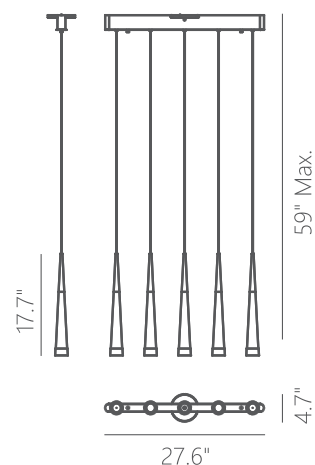

PROJECT			
DATE		TYPE	

PP120102-AL

PP120102-BG

PP120102-SDG

METEOR

Materials:
Steel, Aluminum

Lamp Shade:
Acrylic

Finishes:
AL - Brushed Aluminum
BG - Brushed Gold
SDG - Satin Dark Gray

Color Temp.:
3000K

CRI (Ra):
≥90

LED Rated Life:
≈50,000 Hours

Dimming:
100% - 10%

PP120102

Wattage: 30W (5-light)
Voltage: 100~130V
Total Lumens: 3150
Delivered Lumens: 1367

Dimmable with ELV or TRIAC Dimmer (Not Included)