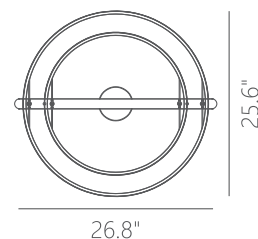

## ATHENA

<b>Material:</b> Aluminum	<b>Color Temp.:</b> 3000K
<b>Illuminating Shade:</b> Acrylic	<b>CRI (Ra):</b> ≥90
<b>Finish:</b> SBB - Satin Brushed Black	<b>LED Rated Life:</b> ≈50,000 Hours
	<b>Dimming:</b> 100% - 10%