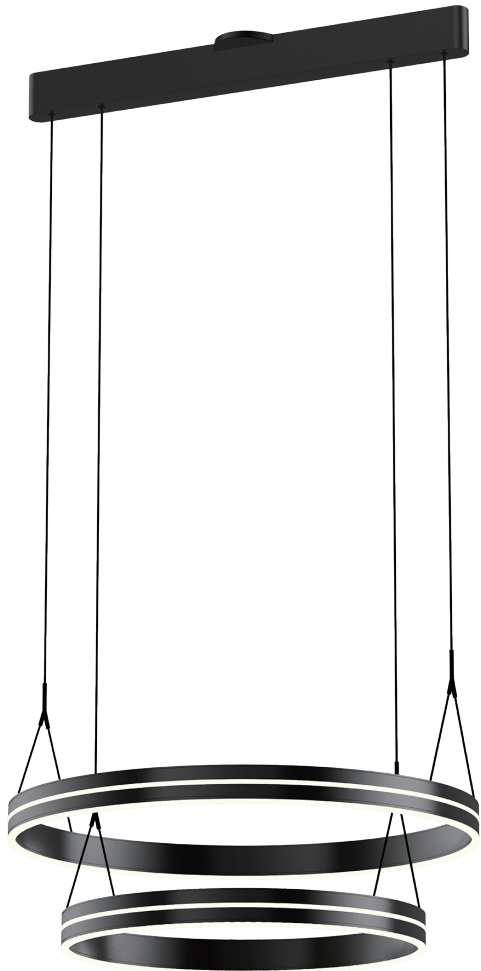

<b>PROJECT</b>			
<b>DATE</b>		<b>TYPE</b>	

PP020250-SBB

## ATHENA

<b>Material:</b> Aluminum	<b>Color Temp.:</b> 3000K
<b>Illuminating Shade:</b> Acrylic	<b>CRI (Ra):</b> ≥90
<b>Finish:</b> SBB - Satin Brushed Black	<b>LED Rated Life:</b> ≈50,000 Hours
	<b>Dimming:</b> 100% - 10%

	<b>PP020250</b>
<b>Wattage:</b>	70W
<b>Voltage:</b>	100~130V
<b>Total Lumens:</b>	5880
<b>Delivered Lumens:</b>	2670

Dimmable with ELV or TRIAC Dimmer (Not Included)