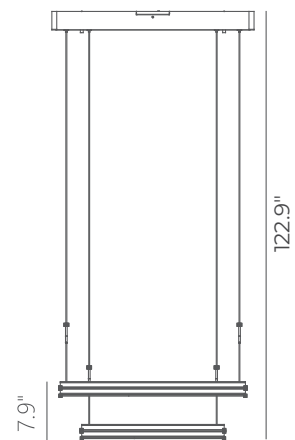

## ATHENA

<b>Material:</b> Aluminum	<b>Color Temp.:</b> 3000K
<b>Illuminating Shade:</b> Acrylic	<b>CRI (Ra):</b> ≥90
<b>Finish:</b> SBB - Satin Brushed Black	<b>LED Rated Life:</b> ≈50,000 Hours
	<b>Dimming:</b> 100% - 10%