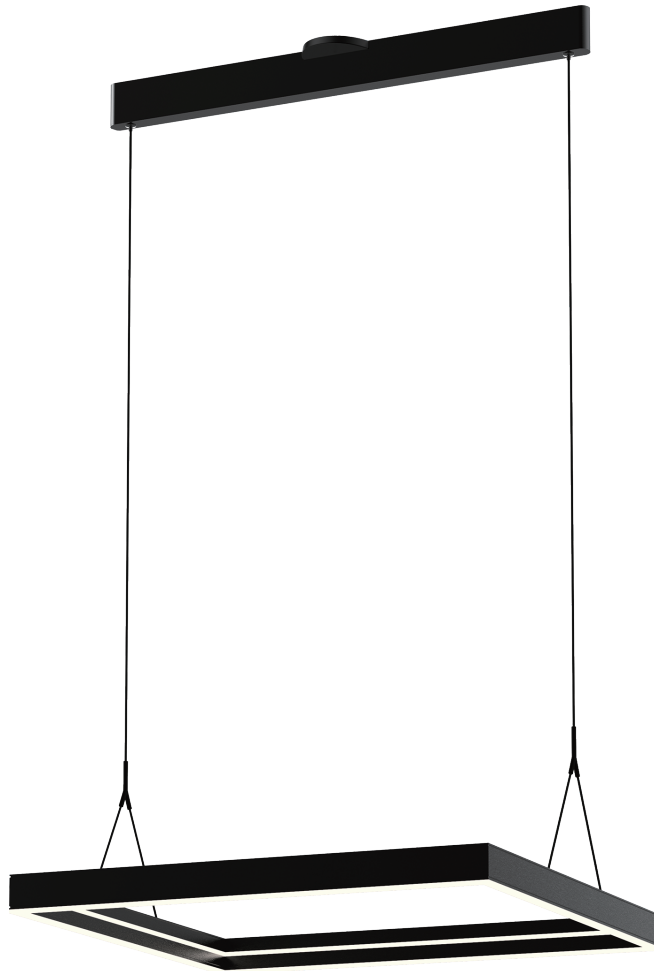

PROJECT			
DATE		TYPE	

PP020248-SBB

ATHENA

Material: Aluminum	Color Temp.: 3000K
Illuminating Shade: Acrylic	CRI (Ra): ≥90
Finish: SBB - Satin Brushed Black	LED Rated Life: ≈50,000 Hours
	Dimming: 100% - 10%

	PP020248
Wattage:	40W
Voltage:	100~130V
Total Lumens:	3360
Delivered Lumens:	1525

Dimmable with ELV or TRIAC Dimmer (Not Included)