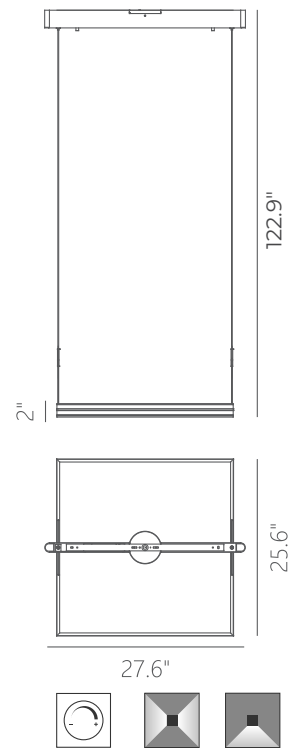

PROJECT			
DATE		TYPE	

PP020248-SBB

ATHENA

Material: Aluminum	Color Temp.: 3000K
Illuminating Shade: Acrylic	CRI (Ra): ≥90
Finish: SBB - Satin Brushed Black	LED Rated Life: ≈50,000 Hours
	Dimming: 100% - 10%

	PP020248
Wattage:	40W
Voltage:	100~130V
Total Lumens:	3360
Delivered Lumens:	1525

Dimmable with ELV or TRIAC Dimmer (Not Included)