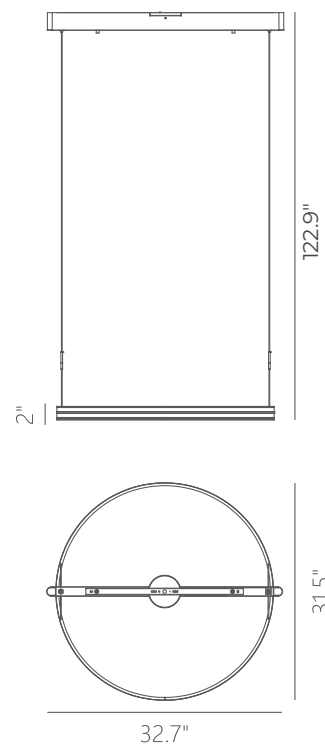

PROJECT			
DATE		TYPE	

PP020246-SBB

ATHENA

Material: Aluminum	Color Temp.: 3000K
Illuminating Shade: Acrylic	CRI (Ra): ≥90
Finish: SBB - Satin Brushed Black	LED Rated Life: ≈50,000 Hours
	Dimming: 100% - 10%

	PP020246
Wattage:	50W
Voltage:	100-130V
Total Lumens:	3900
Delivered Lumens:	1771

Dimmable with ELV or TRIAC Dimmer (Not Included)