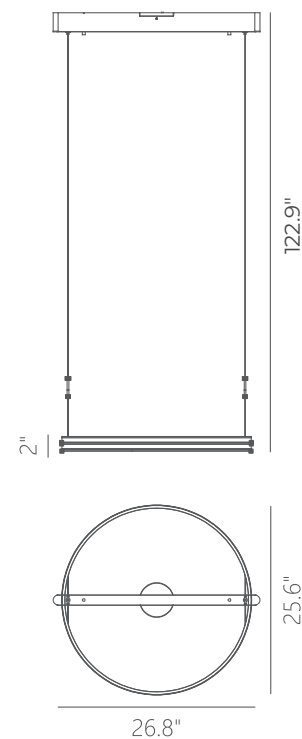

## ATHENA

<b>Material:</b> Aluminum	<b>Color Temp.:</b> 3000K
<b>Illuminating Shade:</b> Acrylic	<b>CRI (Ra):</b> ≥90
<b>Finish:</b> SBB - Satin Brushed Black	<b>LED Rated Life:</b> ≈50,000 Hours
	<b>Dimming:</b> 100% - 10%