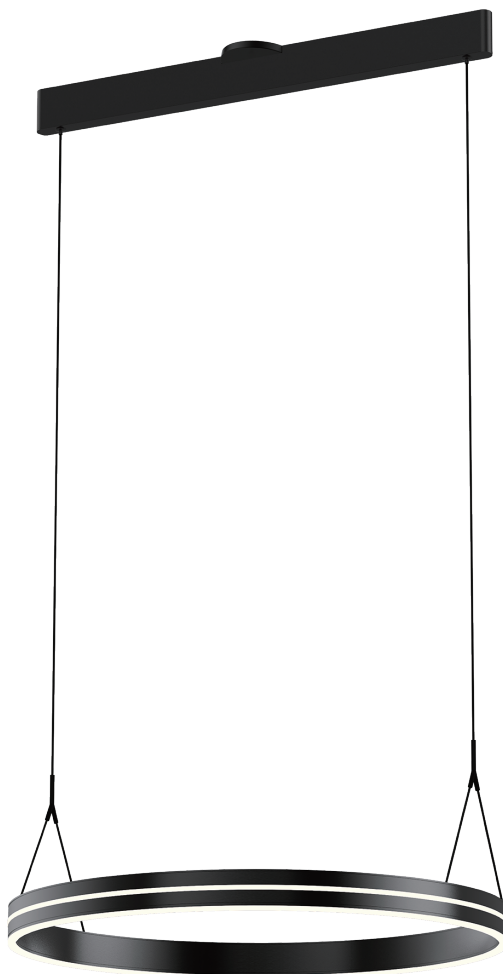

<b>PROJECT</b>			
<b>DATE</b>		<b>TYPE</b>	

PP020245-SBB

## ATHENA

<b>Material:</b> Aluminum	<b>Color Temp.:</b> 3000K
<b>Illuminating Shade:</b> Acrylic	<b>CRI (Ra):</b> ≥90
<b>Finish:</b> SBB - Satin Brushed Black	<b>LED Rated Life:</b> ≈50,000 Hours
	<b>Dimming:</b> 100% - 10%