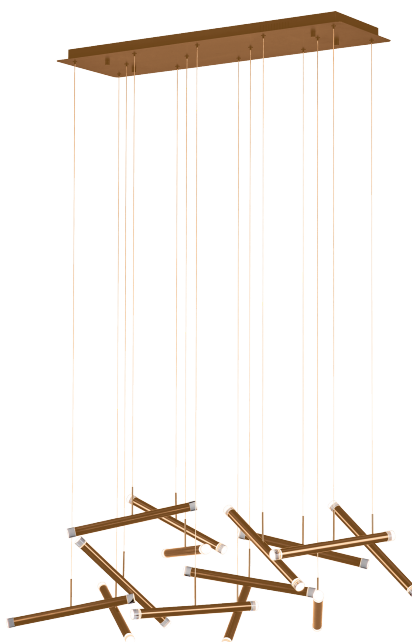

PROJECT			
DATE		TYPE	

PP020238-SDG

PP020238-BC

SEESAW

Material:
Steel, Aluminum

Optical Lens:
Acrylic

Finishes:
BC - Brushed Champagne
SDG - Satin Dark Gray

Color Temp.:
3000K

CRI (Ra):
≥90

LED Rated Life:
≈50,000 Hours

Dimming:
100% - 10%

PP020238

Wattage: 70W
Voltage: 100~130V
Total Lumens: 5880
Delivered Lumens: 2552

Dimmable with ELV or TRIAC Dimmer (Not Included)

PageOne Furnishing & Lighting Co., Ltd.