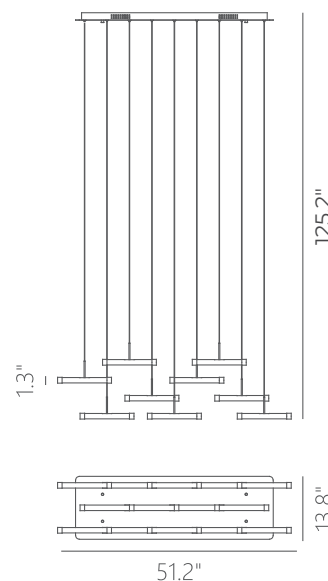

PROJECT			
DATE		TYPE	

PP020238-SDG

PP020238-BC

SEESAW

Material:
Steel, Aluminum

Optical Lens:
Acrylic

Finishes:
BC - Brushed Champagne
SDG - Satin Dark Gray

Color Temp.:
3000K