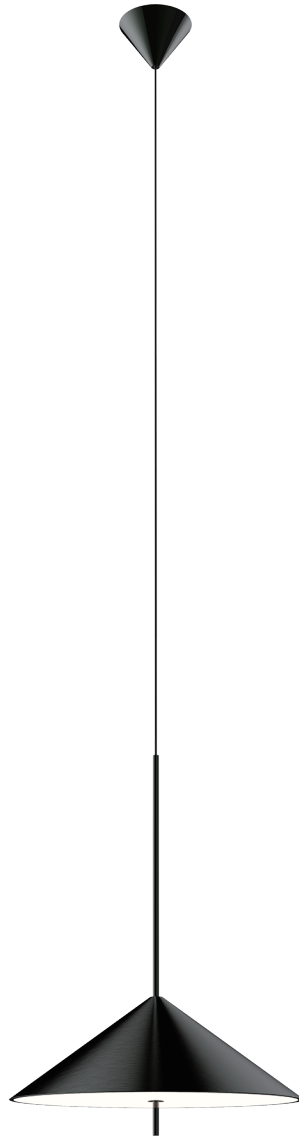

PROJECT			
DATE		TYPE	

PP020215-SDG

13.8"

FISHER

Material: Aluminum	Color Temp.: 3000K
Diffuser: Polystyrene	CRI (Ra): ≥90
Finish: SDG - Satin Dark Gray	LED Rated Life: ≈50,000 Hours

PP020215

Wattage:	18W
Voltage:	100~130V
Total Lumens:	1680
Delivered Lumens:	694

Dimmable with ELV or TRIAC Dimmer (Not Included)

PageOne Furnishing & Lighting Co., Ltd.

Add.: 35 Fulton Way, Unit 1, Richmond Hill, ON L4B 2N4, CANADA

Tel.: +1 (905) 707-0004 Toll Free: +1-844-623-7278 Fax: +1 (905) 707-8444