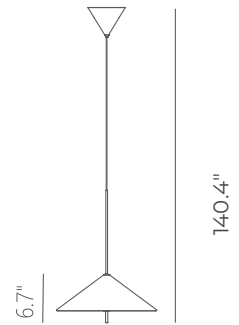

PROJECT			
DATE		TYPE	

PP020215-SDG

13.8"

FISHER

Material: Aluminum	Color Temp.: 3000K
Diffuser: Polystyrene	CRI (Ra): ≥90
Finish: SDG - Satin Dark Gray	LED Rated Life: ≈50,000 Hours

PP020215

Wattage:	18W
Voltage:	100~130V
Total Lumens:	1680
Delivered Lumens:	694