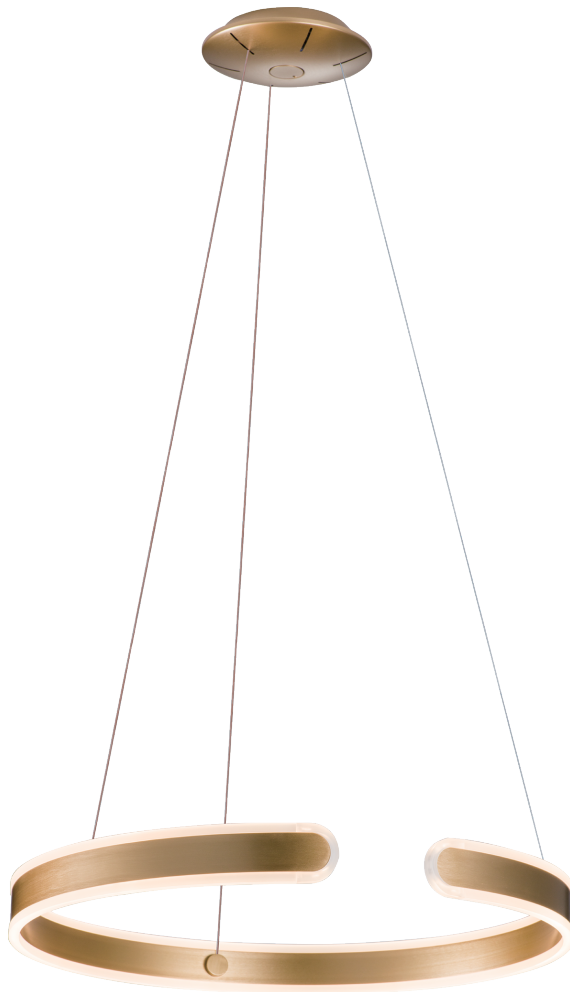

<b>PROJECT</b>			
<b>DATE</b>		<b>TYPE</b>	

PP020113-BC

## GIANNI

**Materials:**

Steel, Aluminum

**Illuminating Shade:**

Acrylic

**Finish:**

BC - Brushed Champagne

**Color Temp.:**

3000K

**CRI (Ra):**

≥90

**LED Rated Life:**

≈50,000 Hours

**Dimming:**

100% - 10%

**PP020113**