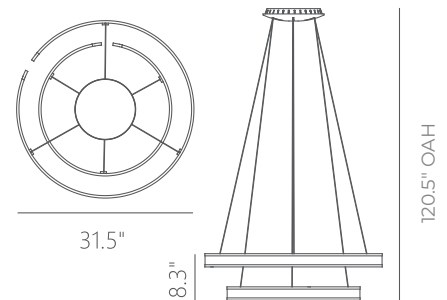

## GIANNI

**Materials:**  
Steel, Aluminum

**Illuminating Shade:**  
Acrylic

**Finish:**  
BC - Brushed Champagne

**Color Temp.:**  
3000K

**CRI (Ra):**  
≥90

**LED Rated Life:**  
≈50,000 Hours

**Dimming:**  
100% - 10%