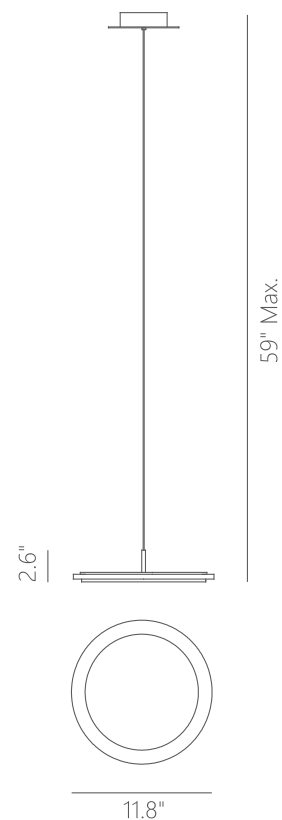

## CENTAURUS

<b>Material:</b> Aluminum	<b>Color Temp.:</b> 3000K
<b>Illuminating Shade:</b> Acrylic	<b>CRI (Ra):</b> ≥90
<b>Finish:</b> DT - Deep Taupe	<b>LED Rated Life:</b> ≈50,000 Hours
	<b>Dimming:</b> 100% - 10%