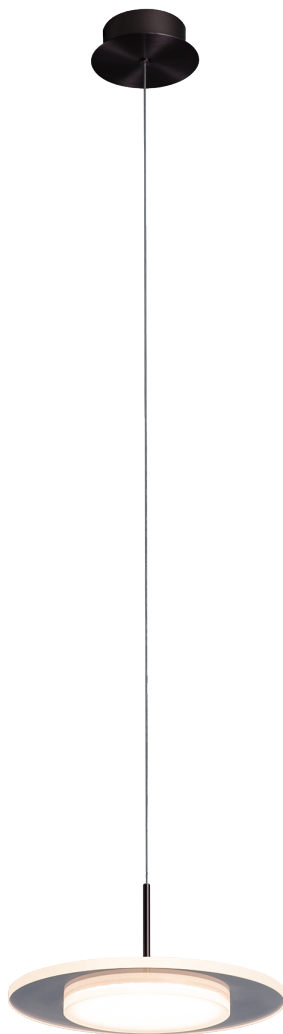

<b>PROJECT</b>			
<b>DATE</b>		<b>TYPE</b>	

PP020068-DT

## CENTAURUS

<b>Material:</b> Aluminum	<b>Color Temp.:</b> 3000K
<b>Illuminating Shade:</b> Acrylic	<b>CRI (Ra):</b> ≥90
<b>Finish:</b> DT - Deep Taupe	<b>LED Rated Life:</b> ≈50,000 Hours
	<b>Dimming:</b> 100% - 10%

	<b>PP020068</b>
<b>Wattage:</b>	14W
<b>Voltage:</b>	100~130V
<b>Total Lumens:</b>	1050
<b>Delivered Lumens:</b>	513

Dimmable with ELV or TRIAC Dimmer (Not Included)