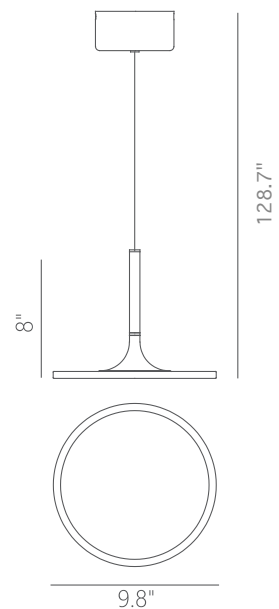

PROJECT			
DATE		TYPE	

PP020058-MH

PP020058-BBK

PP020058-BG/MH

PP020058-BBK/MH

PIANO

Material:
Aluminum

Diffuser:
Polystyrene

Finishes:
BBK - Brushed Black
BG - Brushed Gold
MH - Matte White

Color Temp.:
3000K

CRI (Ra):
≥90

LED Rated Life:
≈50,000 Hours

Dimming:
100% - 10%

PP020058

Wattage: 15W

Voltage: 100~130V