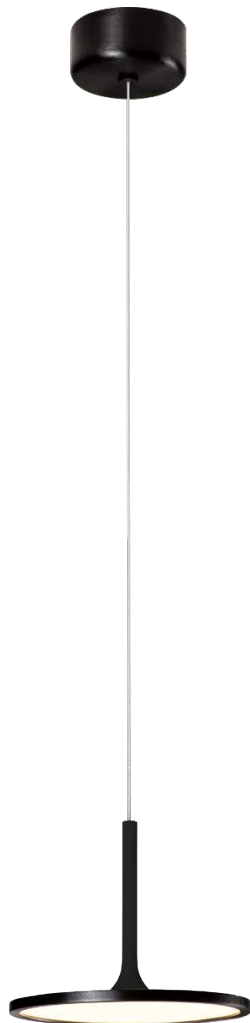

PROJECT			
DATE		TYPE	

PP020058-MH

PP020058-BBK

PP020058-BG/MH

PP020058-BBK/MH

PIANO

Material:
Aluminum

Diffuser:
Polystyrene

Finishes:
BBK - Brushed Black
BG - Brushed Gold
MH - Matte White

Color Temp.:
3000K

CRI (Ra):
≥90

LED Rated Life:
≈50,000 Hours

Dimming:
100% - 10%

PP020058

Wattage: 15W

Voltage: 100~130V