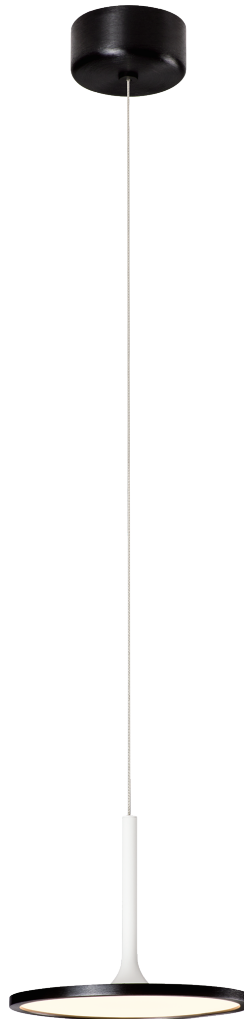

PROJECT			
DATE		TYPE	

PP020058-MH

PP020058-BBK

PP020058-BG/MH

PP020058-BBK/MH

PIANO

Material:
Aluminum

Diffuser:
Polystyrene

Finishes:
BBK - Brushed Black
BG - Brushed Gold
MH - Matte White

Color Temp.:
3000K

CRI (Ra):
≥90

LED Rated Life:
≈50,000 Hours

Dimming:
100% - 10%

PP020058

Wattage: 15W

Voltage: 100~130V