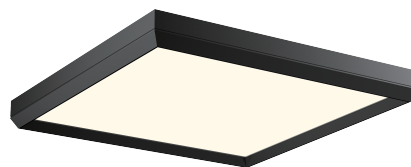

PROJECT			
DATE		TYPE	

PC111146-AL

PC111146-MH

PC111146-BC

PC111146-SDG

SKYLIGHT

Material:
Aluminum

Diffuser:
Acrylic

Finishes:
AL - Brushed Aluminum
BC - Brushed Champagne
MH - Matte White
SDG - Satin Dark Gray

Color Temp.:
3000K

CRI (Ra):
≥90

LED Rated Life:
≈50,000 Hours

Dimming:
100% - 10%

Dimmable with ELV or TRIAC Dimmer (Not Included)