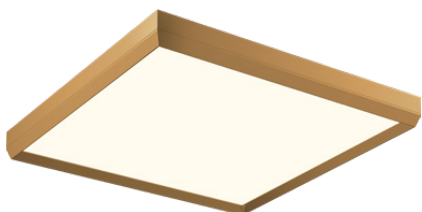

PROJECT			
DATE		TYPE	

PC111146-AL

PC111146-MH

PC111146-BC

PC111146-SDG

SKYLIGHT

Material:
Aluminum

Diffuser:
Acrylic

Finishes:
AL - Brushed Aluminum
BC - Brushed Champagne
MH - Matte White
SDG - Satin Dark Gray

Color Temp.:
3000K

CRI (Ra):
≥90

LED Rated Life:
≈50,000 Hours

Dimming:
100% - 10%

Dimmable with ELV or TRIAC Dimmer (Not Included)