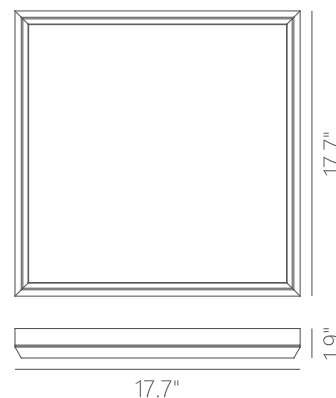

PROJECT			
DATE		TYPE	

PC111146-AL

PC111146-MH

PC111146-BC

PC111146-SDG

SKYLIGHT

Material:
Aluminum

Diffuser:
Acrylic