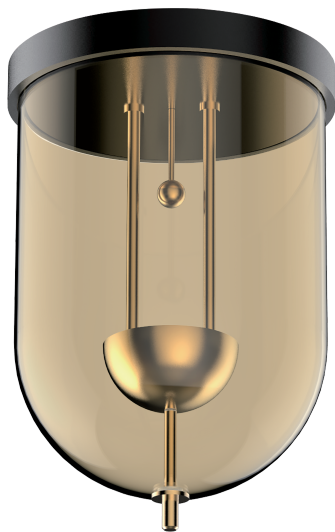

|                |  |             |  |
|----------------|--|-------------|--|
| <b>PROJECT</b> |  |             |  |
| <b>DATE</b>    |  | <b>TYPE</b> |  |

PC111119-SDG/SBN

PC111119-SDG/SM

## CENTURY

**Materials:**

Steel, Aluminum,  
Acrylic

**Lamp Shade:**

SBN - Smoke Brown  
SM - Smoke Gray

**Finish:**

SDG - Satin Dark Gray

**Finish Details:**

Antique Brass

**Color Temp.:**

3000K

**CRI (Ra):**

≥90

**LED Rated Life:**

≈50,000 Hours

**Dimming:**

**Delivered Lumens:**

243

Dimmable with ELV or TRIAC Dimmer (Not Included)