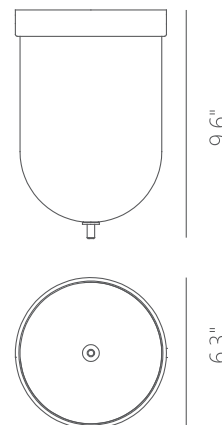

## CENTURY

**Materials:**

Steel, Aluminum,  
Acrylic

**Lamp Shade:**

SBN - Smoke Brown  
SM - Smoke Gray

**Finish:**

SDG - Satin Dark Gray

**Finish Details:**