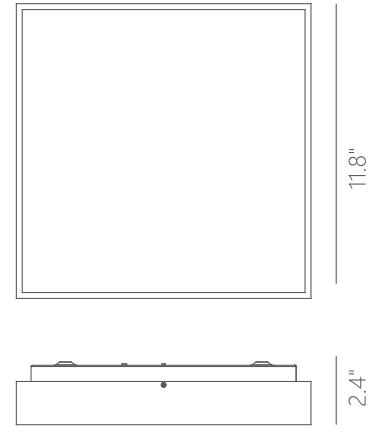

PROJECT			
DATE		TYPE	

PC010068-BC

PC010068-SDG

PC010068-MH

PC010068-DT

MIRAGE

Material:
Aluminum

Decorative Diffuser:
Polystyrene