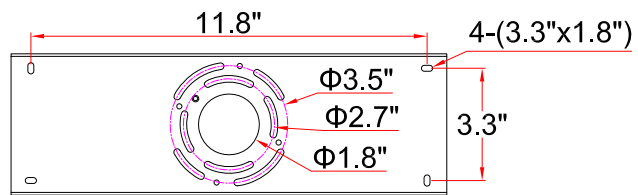

Users' Manual

PAGEONE
PageOne Furnishing & Lighting Co.,Ltd.

ITEM NO: PW131309-SDG

FIGURE N° 1. UNPACK THE FIXTURE: CHECK THE CONTENTS OF THE BOX. YOU SHOULD RECEIVE ITEMS AS BELOW

INSTALLATION INSTRUCTIONS FOR HANGING FIXTURES

FIGURE 1, 2, 3 AND 4 MOUNTING HARDWARE.

NOTE: TEST THE CONNECTOR BY GENTLY PULLING IT. IF IT PULLS OUT THE CONNECTION, TRY AGAIN TILL YOU HAVE A FIRM CONNECTION. MAKE SURE NO BARE STRANDS OF WIRE STICK OUT FROM UNDER THE CONNECTORS.