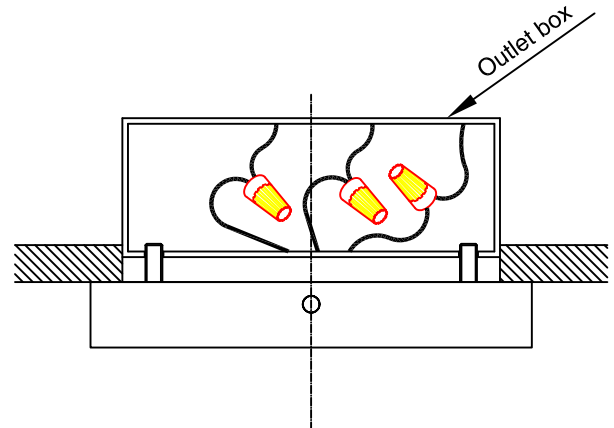

FIGURE 1

FIGURE 2

FIGURE 3

FIGURE 4

CAUTION:

"Warning", "This product is to be installed by a qualified electrician only."
"Suitable for dry locations only"

CAUTION:

- 1.- Wrong lighting installation can be dangerous for your safety.
- 2.- Before starting, disconnect the power by turning off the general switch of the electric installation.
- 3.- Install light bulbs (not provided) that must not exceed markings on the fixture.
- 4.- To change the bulbs, disconnect the power by turning off the general switch and wait for the bulbs cool down.

INSTALLATION:

1.- Make electrical connections, carefully read the Electrical Connection section.

2.- Assemble lighting onto the outlet box as shown on back page

ELECTRICAL CONNECTIONS: (See fig. 1, &2, &3, &4)

- 1.- Connect the white wire from the fixture to the white wire of the electric installation.
- 2.- Connect the black wire from the fixture to the black wire of the electric installation.
- 3.- Connect the grounding conductor from the fixture to the grounding wire of the electric installation.
- 4.- Spread out the electrical wires so that the black ones are on one side of the outlet box and the white ones are on the other side, and carefully introduce them into the outlet box.

Installation Instructions Sections

PAGEONE
PageOne Furnishing & Lighting Co.,Ltd.

ITEM NO: PW131309-SDG

A

B

Electrical Connection

C