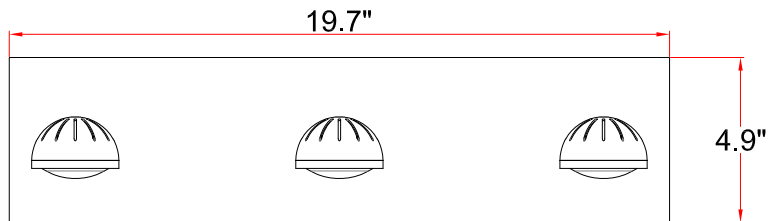

Users' Manual

PAGEONE
PageOne Furnishing & Lighting Co.,Ltd.

ITEM NO: PW131309-SDG

FIGURE N° 1. UNPACK THE FIXTURE: CHECK THE CONTENTS OF THE BOX. YOU SHOULD RECEIVE ITEMS AS BELOW

INSTALLATION INSTRUCTIONS FOR HANGING FIXTURES

FIGURE 1, 2, 3 AND 4 MOUNTING HARDWARE.

NOTE: TEST THE CONNECTOR BY GENTLY PULLING IT. IF IT PULLS OUT THE CONNECTION, TRY AGAIN TILL YOU HAVE A FIRM CONNECTION. MAKE SURE NO BARE STRANDS OF WIRE STICK OUT FROM UNDER THE CONNECTORS.