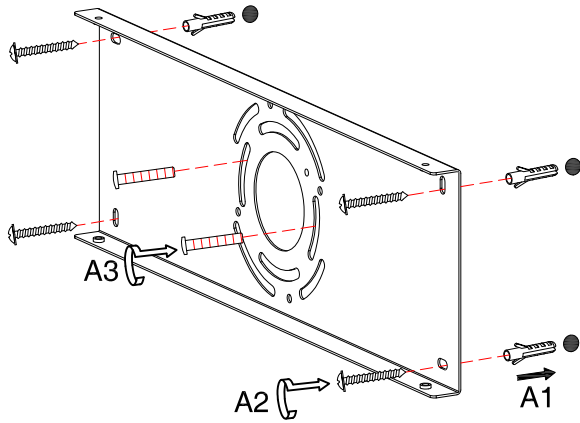

Installation Instructions Sections

PAGEONE
PageOne Furnishing & Lighting Co.,Ltd.

ITEM NO: PW131309-SDG

A