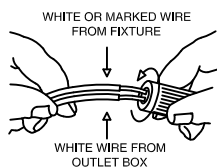

FIGURE 1, 2, 3 AND 4 MOUNTING HARDWARE.

NOTE: TEST THE CONNECTOR BY GENTLY PULLING IT. IF IT PULLS OUT THE CONNECTION, TRY AGAIN TILL YOU HAVE A FIRM CONNECTION. MAKE SURE NO BARE STRANDS OF WIRE STICK OUT FROM UNDER THE CONNECTORS.

FIGURE 1

FIGURE 2

FIGURE 3

FIGURE 4

CAUTION:

"Warning", "This product is to be installed by a qualified electrician only."
"Suitable for dry locations only"

CAUTION:

- 1.- Wrong lighting installation can be dangerous for your safety.
- 2.- Before starting, disconnect the power by turning off the general switch of the electric installation.
- 3.- Install light bulbs (not provided) that must not exceed markings on the fixture.
- 4.- To change the bulbs, disconnect the power by turning off the general switch and wait for the bulbs cool down.