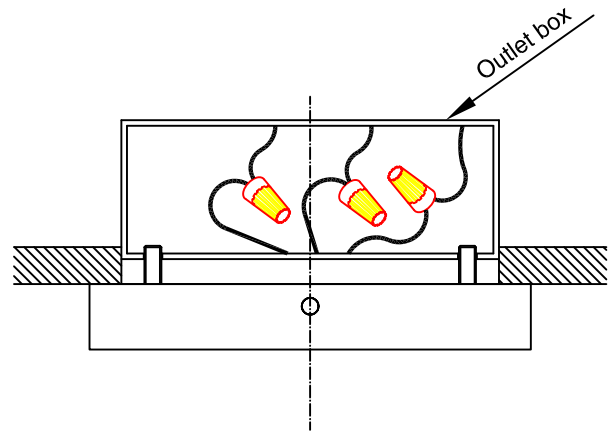

## INSTALLATION INSTRUCTIONS FOR HANGING FIXTURES

FIGURE 1, 2, 3 AND 4 MOUNTING HARDWARE.

**NOTE: TEST THE CONNECTOR BY GENTLY PULLING IT. IF IT PULLS OUT THE CONNECTION, TRY AGAIN TILL YOU HAVE A FIRM CONNECTION. MAKE SURE NO BARE STRANDS OF WIRE STICK OUT FROM UNDER THE CONNECTORS.**

#### INSTALLATION:

1.- Make electrical connections, carefully read the Electrical Connection section.

2.- Assemble lighting onto the outlet box as shown on back page

ELECTRICAL CONNECTIONS: (See fig. 1, &2, &3, &4)

- 1.- Connect the white wire from the fixture to the white wire of the electric installation.
- 2.- Connect the black wire from the fixture to the black wire of the electric installation.
- 3.- Connect the grounding conductor from the fixture to the grounding wire of the electric installation.
- 4.- Spread out the electrical wires so that the black ones are on one side of the outlet box and the white ones are on the other side, and carefully introduce them into the outlet box.

# Installation Instructions Sections

**PAGEONE**  
PageOne Furnishing & Lighting Co.,Ltd.

ITEM NO: PW131307-SDG

A

B

Electrical Connection

C