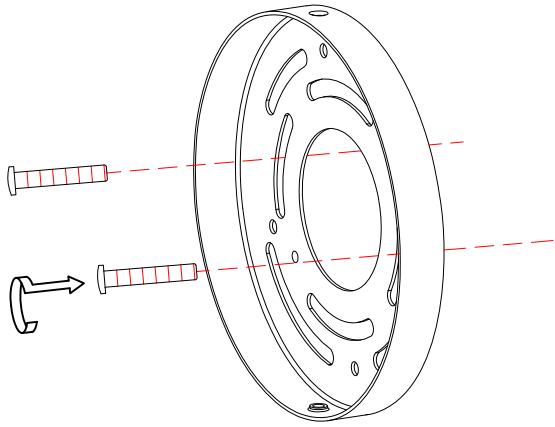

Installation Instructions Sections

PAGEONE
PageOne Furnishing & Lighting Co.,Ltd.

ITEM NO: PW131307-SDG

A