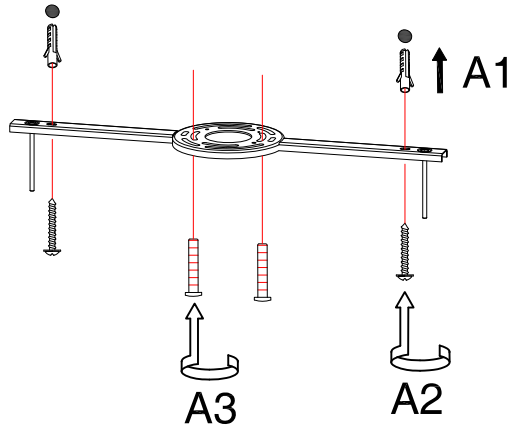

Installation Instructions Sections

PAGEONE

PageOne Furnishing & Lighting Co.,Ltd.

ITEM NO: PP020248-SBB

A