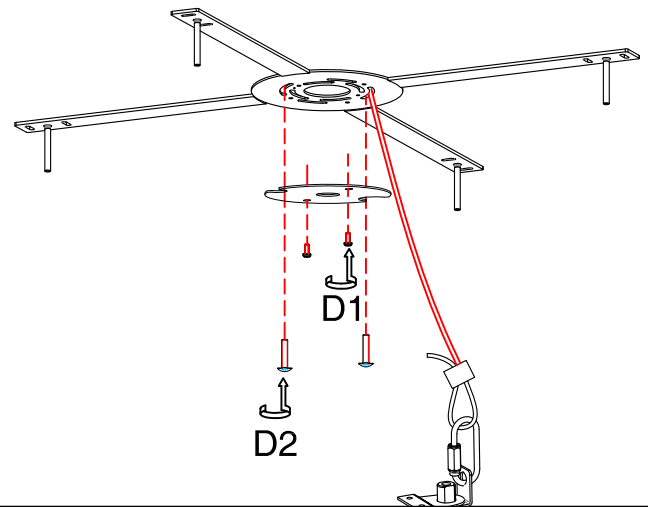

Installation Instructions Sections

PAGEONE
lighting

ITEM NO: PP020237-BC

A

B

C

Electrical Connection

D

E

F