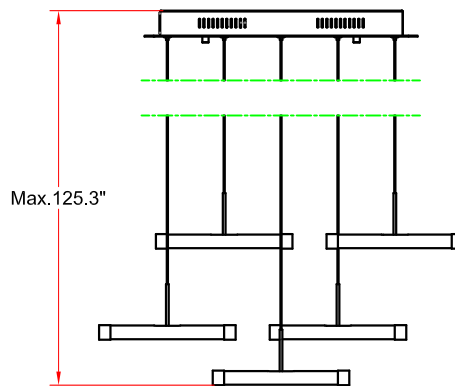

Users' Manual

PAGEONE

lighting

ITEM NO: PP020237-BC

FIGURE N° 1. UNPACK THE FIXTURE: CHECK THE CONTENTS OF THE BOX. YOU SHOULD RECEIVE ITEMS AS BELOW

INSTALLATION INSTRUCTIONS FOR HANGING FIXTURES

FIGURE 1, 2, 3 AND 4 MOUNTING HARDWARE.

NOTE: TEST THE CONNECTOR BY GENTLY PULLING IT. IF IT PULLS OUT THE CONNECTION, TRY AGAIN TILL YOU HAVE A FIRM CONNECTION. MAKE SURE NO BARE STRANDS OF WIRE STICK OUT FROM UNDER THE CONNECTORS.

FIGURE 1