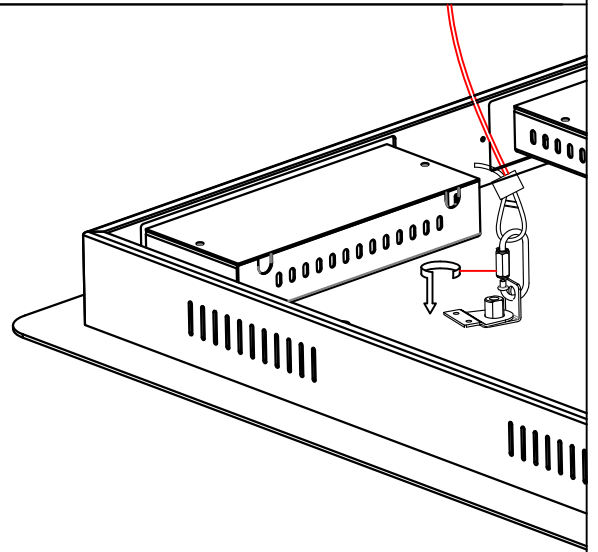

FIGURE 2

FIGURE 3

FIGURE 4

CAUTION:

"Warning", "This product is to be installed by a qualified electrician only."
"Suitable for dry locations only"

CAUTION:

- 1.- Wrong lighting installation can be dangerous for your safety.
- 2.- Before starting, disconnect the power by turning off the general switch of the electric installation.
- 3.- Install light bulbs (not provided) that must not exceed markings on the fixture.
- 4.- To change the bulbs, disconnect the power by turning off the general switch and wait for the bulbs cool down.

INSTALLATION:

- 1.- Make electrical connections, carefully read the Electrical Connection section.
- 2.- Assemble lighting onto the outlet box as shown on back page

ELECTRICAL CONNECTIONS: (See fig. 1, &2, &3, &4)

- 1.- Connect the white wire from the fixture to the white wire of the electric installation.
- 2.- Connect the black wire from the fixture to the black wire of the electric installation.
- 3.- Connect the grounding conductor from the fixture to the grounding wire of the electric installation.
- 4.- Spread out the electrical wires so that the black ones are on one side of the outlet box and the white ones are on the other side, and carefully introduce them into the outlet box.

Installation Instructions Sections

PAGEONE
lighting

ITEM NO: PP020237-BC

A

B

C

Electrical Connection

D