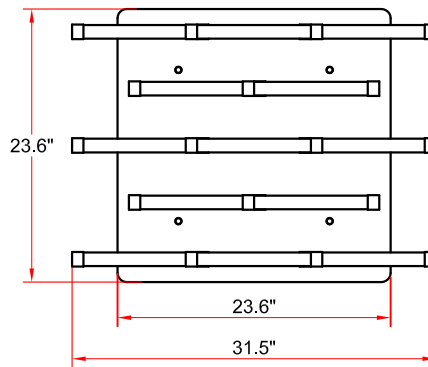

Users' Manual

PAGEONE

lighting

ITEM NO: PP020237-BC

FIGURE N° 1. UNPACK THE FIXTURE: CHECK THE CONTENTS OF THE BOX. YOU SHOULD RECEIVE ITEMS AS BELOW

INSTALLATION INSTRUCTIONS FOR HANGING FIXTURES

FIGURE 1, 2, 3 AND 4 MOUNTING HARDWARE.

NOTE: TEST THE CONNECTOR BY GENTLY PULLING IT. IF IT PULLS OUT THE CONNECTION, TRY AGAIN TILL YOU HAVE A FIRM CONNECTION. MAKE SURE NO BARE STRANDS OF WIRE STICK OUT FROM UNDER THE CONNECTORS.

FIGURE 1