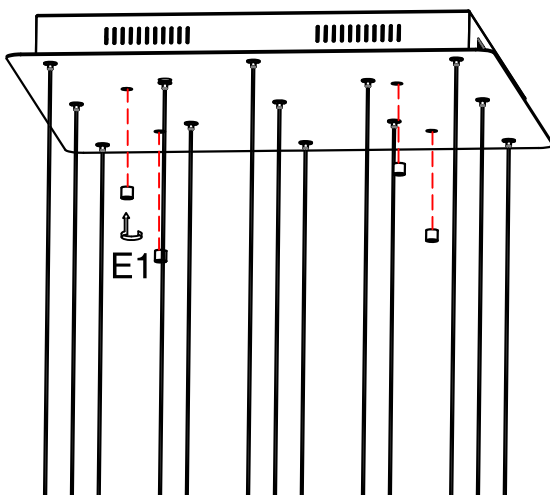

Installation Instructions Sections

PAGEONE
lighting

ITEM NO: PP020237-BC

A

B

C

Electrical Connection

D

E

F