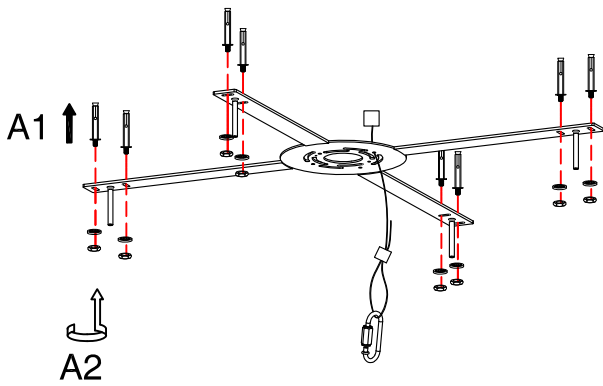

Installation Instructions Sections

PAGEONE
lighting

ITEM NO: PP020237-BC

A