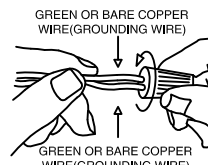

NOTE: TEST THE CONNECTOR BY GENTLY PULLING IT. IF IT PULLS OUT THE CONNECTION, TRY AGAIN TILL YOU HAVE A FIRM CONNECTION. MAKE SURE NO BARE STRANDS OF WIRE STICK OUT FROM UNDER THE CONNECTORS.

FIGURE 1

FIGURE 2

FIGURE 3

FIGURE 4

CAUTION:

"Warning", "This product is to be installed by a qualified electrician only."
"Suitable for dry locations only"

CAUTION:

- 1.- Wrong lighting installation can be dangerous for your safety.
- 2.- Before starting, disconnect the power by turning off the general switch of the electric installation.
- 3.- Install light bulbs (not provided) that must not exceed markings on the fixture.
- 4.- To change the bulbs, disconnect the power by turning off the general switch and wait for the bulbs cool down.

INSTALLATION:

- 1.- Make electrical connections, carefully read the Electrical Connection section.
- 2.- Assemble lighting onto the outlet box as shown on back page

ELECTRICAL CONNECTIONS: (See fig. 1, &2, &3, &4)