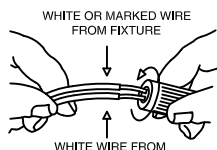

NOTE: TEST THE CONNECTOR BY GENTLY PULLING IT. IF IT PULLS OUT THE CONNECTION, TRY AGAIN TILL YOU HAVE A FIRM CONNECTION. MAKE SURE NO BARE STRANDS OF WIRE STICK OUT FROM UNDER THE CONNECTORS.

FIGURE 1

FIGURE 2

FIGURE 3

FIGURE 4

CAUTION:

"Warning", "This product is to be installed by a qualified electrician only."
"Suitable for dry locations only"

CAUTION:

- 1.- Wrong lighting installation can be dangerous for your safety.
- 2.- Before starting, disconnect the power by turning off the general switch of the electric installation.
- 3.- Install light bulbs (not provided) that must not exceed markings on the fixture.
- 4.- To change the bulbs, disconnect the power by turning off the general switch and wait for the bulbs cool down.