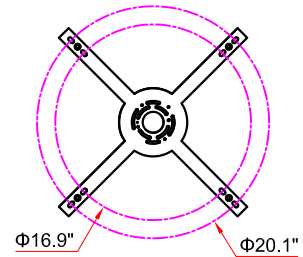

Users' Manual

PAGEONE

lighting

ITEM NO: PP020237-BC

FIGURE N° 1. UNPACK THE FIXTURE: CHECK THE CONTENTS OF THE BOX. YOU SHOULD RECEIVE ITEMS AS BELOW

INSTALLATION INSTRUCTIONS FOR HANGING FIXTURES

FIGURE 1, 2, 3 AND 4 MOUNTING HARDWARE.

NOTE: TEST THE CONNECTOR BY GENTLY PULLING IT. IF IT PULLS OUT THE CONNECTION, TRY AGAIN TILL YOU HAVE A FIRM CONNECTION. MAKE SURE NO BARE STRANDS OF WIRE STICK OUT FROM UNDER THE CONNECTORS.

FIGURE 1