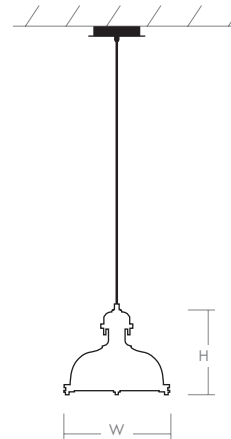

VIDA Pendant

120v : **3-6203-xx**

oxygen

FIXTURE TYPE _____

LOCATION _____

PROJECT _____

DATE _____

-22 Oiled Bronze

-24 Satin Nickel

LIGHT SOURCE	1 x 24W LED max. Medium Base PAR20/30/38; Medium Base A19, A21. (Lamp not included)
LUMINAIRE POWER	Power varies based on lamp used
RATED LIFE	See LED bulb manufacturer specification
LUMEN OUTPUT	Lumen output varies based on lamp used
INPUT VOLTAGE	120V
DRIVER OUTPUT	N/A
CONSTRUCTION	Plated Steel and Glass
DIFFUSER	- White Tiffany Glass
FINISHES	Oiled Bronze (-22), Satin Nickel (-24)
MOUNTING	4" Octagonal J-Box
STANDARDS	UL Dry/Damp listed, Conforms to UL STD 1598, Certified CAN/CSA STD C22.2 No 250.0.

DIMENSIONS

Dia. Canopy: 6.50"

Dia. Fixture: 16.50"

H. Fixture: 13.00"

Suspension Length: Up to 60"

Note: Customer must specify desired length of downrod.

Order example for standard fixture:

3-6203-24 (x- Voltage - xxx-Sequence # - xx-Finish)