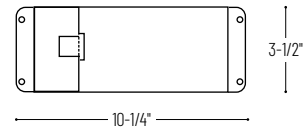

LISTINGS AND WARRANTY

- cULus Listed for Wet Location
- 5-Year Limited Warranty
- OSHA Compliant

PRODUCT IMAGES AND DIMENSIONS

NSW-601
White Louvered Face Plate

NSW-601BZ
Bronze Louvered Face Plate

LED Step Light with Louvered Face Plate