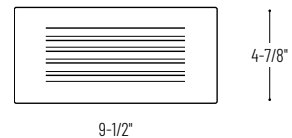

LISTINGS AND WARRANTY

- cULus Listed for Wet Location
- 5-Year Limited Warranty
- OSHA Compliant

PRODUCT IMAGES AND DIMENSIONS

NSW-601
White Louvered Face Plate

NSW-601BZ
Bronze Louvered Face Plate

LED Step Light with Louvered Face Plate