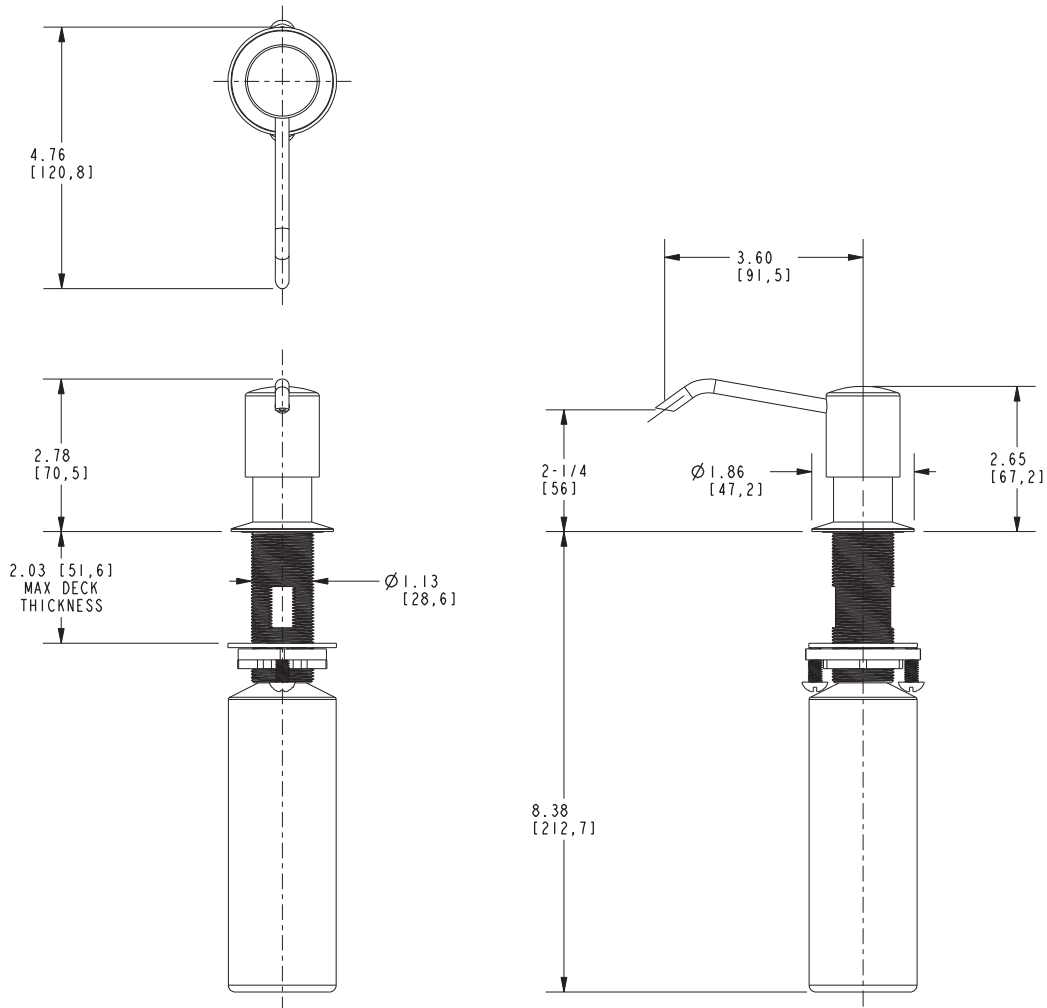

125

Product Dimensions are provided for reference only. For specific product installation guidelines, please reference the Installation Instructions of the product being installed.

East Linear Soap/Lotion Dispenser 125