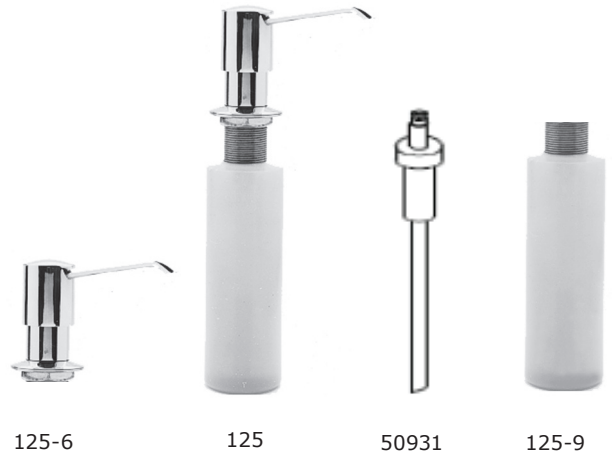

### Features

- Solid brass construction
- Two piece brazed spout design
- Base with integral O-ring deck seal
- Removable spout for above deck refilling
- 8 fluid oz. (236 ml) capacity bottle included
- 2-3/16" (5.6 cm) spout height at outlet
- 3-5/8" (9.2 cm) spout reach (c-c)

### Specified Model

Model	Description	Colors   Finishes				
125	Soap/Lotion Dispenser	<input type="checkbox"/> 10B	<input type="checkbox"/> 15	<input type="checkbox"/> 15S	<input type="checkbox"/> 26	<input type="checkbox"/> Other
125-6	Soap/Lotion Replacement Pump Head	<input type="checkbox"/> 10B	<input type="checkbox"/> 15	<input type="checkbox"/> 15S	<input type="checkbox"/> 26	<input type="checkbox"/> Other
50931	Soap/Lotion Replacement Pump	<input type="checkbox"/> NA				
125-9	Soap/Lotion Replacement Bottle	<input type="checkbox"/> NA				

### Product Specification Add "Color / Finish" suffix to Model number, below.

The Soap / Lotion Dispenser shall be made of solid brass construction. Dispenser shall incorporate a removable top spout assembly for easy refilling access. Dispenser shall incorporate a refillable 8 fluid ounce (236 ml) capacity container. Product shall incorporate a 2-3/16" (5.6 cm) spout height at outlet and a 3-5/8" (9.2 cm) spout reach (c-c). Soap / Lotion Dispenser shall be Newport Brass Model 125/\_\_\_\_.