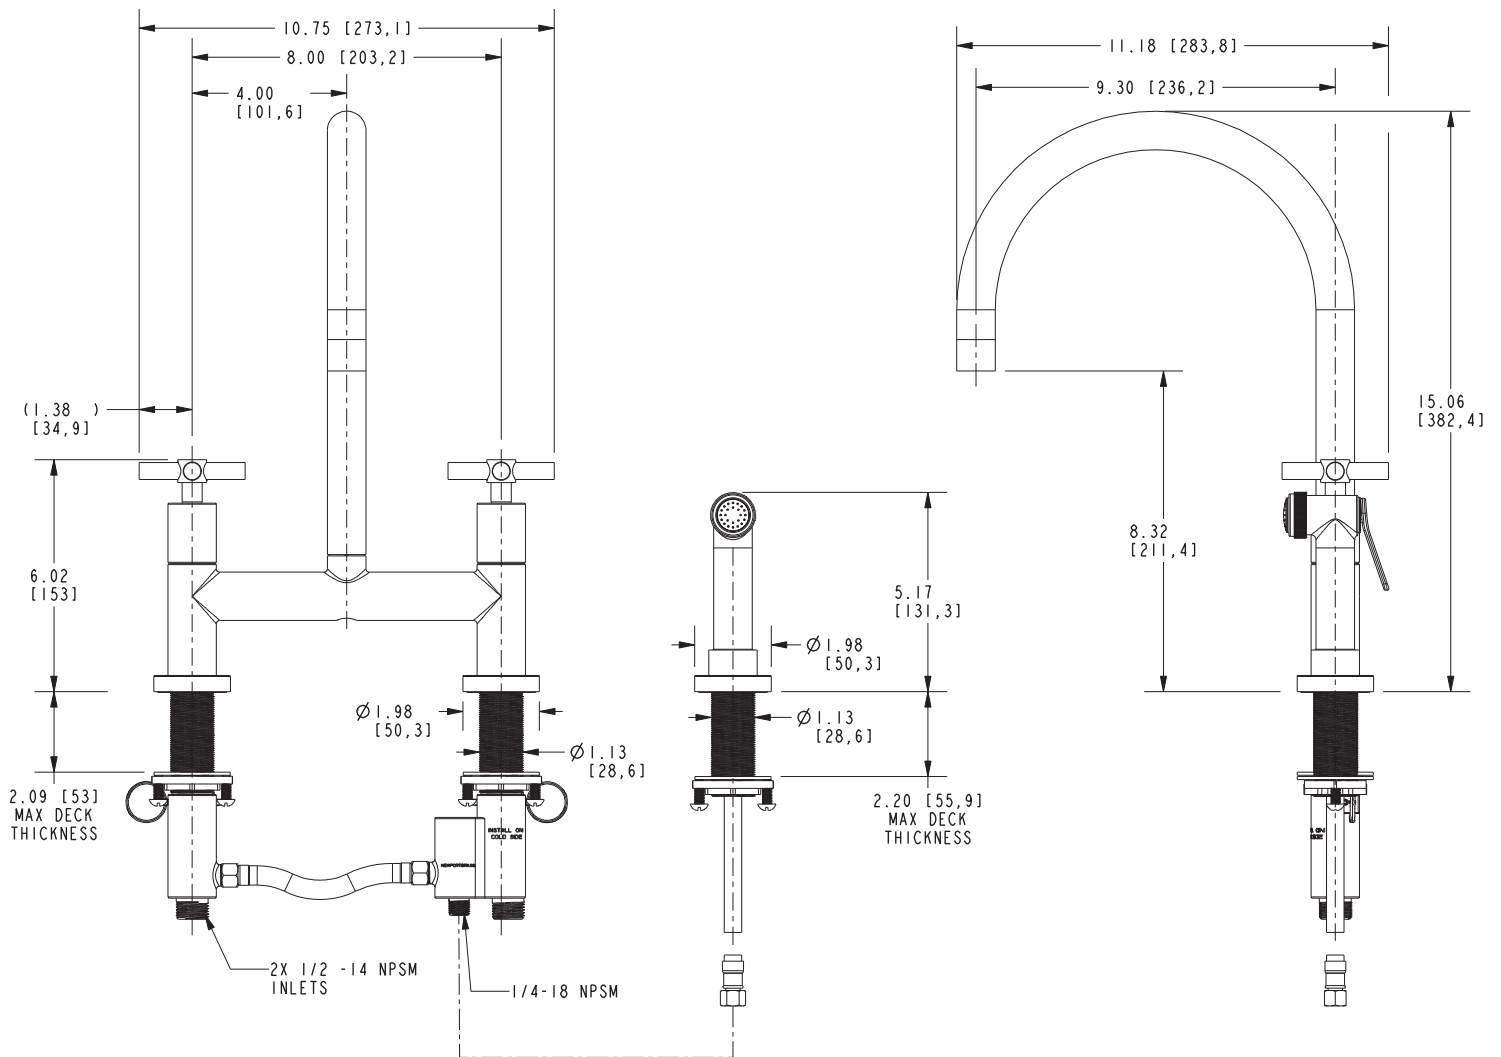

EAST LINEAR

Features

- Solid brass construction
- Bridge-style brass valve bodies
- Quarter-turn washerless ceramic disc valve cartridges
- Swivel spout assembly
- Solid brass pull-out sidespray assembly
- 8.32" (21.1 cm) spout height at outlet
- 9.30" (23.6 cm) spout reach (c-c)
- For 8.00" (20.3 cm) centers
- ADA Complaint (Handles Only)
- 1.8 GPM (6.8 LPM) Max

Product Specification Add "Color / Finish" suffix to Model number, below.

The Bridge Style Kitchen Faucet shall be made of solid brass construction. Faucet shall incorporate a swivel spout assembly with integral side-spray diverter assembly and feature bridge-style brass valve bodies with quarter-turn washerless ceramic disc valve cartridges. Faucet shall have a 1.8 gallons (6.8 liters) per minute maximum flow rate. Product shall be for 8.00" (20.3 cm) centers. Product shall incorporate a 8.32" (21.1 cm) spout height at outlet and a 9.30" (23.6 cm) spout reach (c-c). Faucet shall incorporate traditional cross handles. Bridge-Style Kitchen Faucet with Sidespray shall be Newport Brass Model 1500-5412/_____.

1500-5412

PRODUCT DIMENSIONS *(Units are in inches)*

East Linear Bridge Style Kitchen Faucet 1500-5412