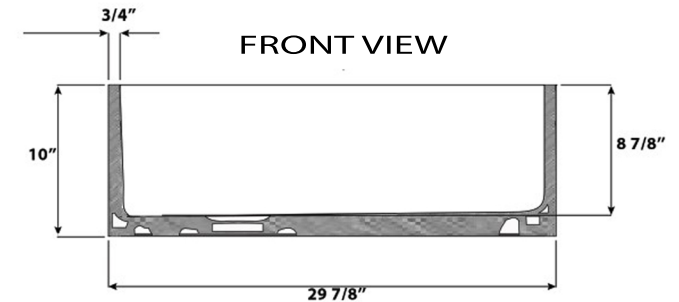

Cape Collection
Premium Fireclay Farmhouse Apron Sink

MODEL:
T-FCFS3019-OSD

Overall Dimensions	Interior Dimensions	Apron Height	Bowl Depth	Drain Dimensions
30" x 19"	28.5" x 17.5"	10"	8.825"	3.5" Opening

FEATURES:

- Custom cabinet base required - Heavy 2 person lift recommended
- Fireclay is hygienic with a glazed surface that inhibits bacterial growth better than stainless steel
- Includes bottom grid and drain
- Due to firing process, shrinking will occur. Nominal dimensions may vary by .25"
- Limited manufacturer's warranty
- Professional installation recommended