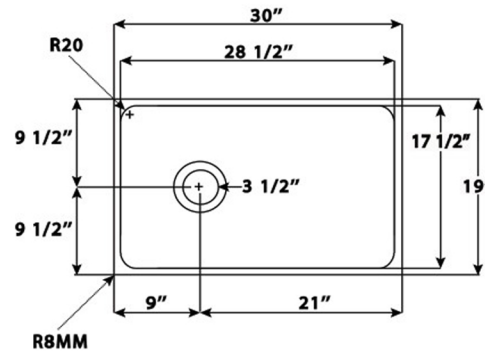

Cape Collection
Premium Fireclay Farmhouse Apron Sink

MODEL:
T-FCFS3019-OSD

Overall Dimensions	Interior Dimensions	Apron Height	Bowl Depth	Drain Dimensions
30" x 19"	28.5" x 17.5"	10"	8.825"	3.5" Opening