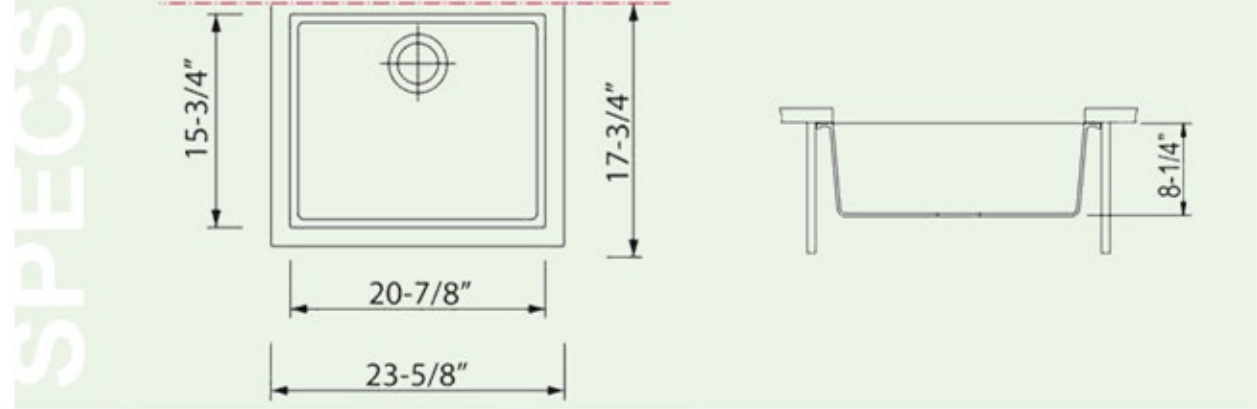

Plymouth Collection

Small Single Bowl Undermount
Granite Composite in Titanium

model:

PR2418-TI

Nantucket

S I N K S

www.NantucketSinksUSA.com
info@nantucketsinksusa.com

OVERALL DIMENSIONS	INTERIOR BOWL	EXTERIOR HEIGHT	INTERIOR BOWL DEPTH	DRAIN DIMENSIONS
23.625" x 17.75"	20.875" x 15.75"	8.25"	7.875"	3.5" Opening (not incl.)