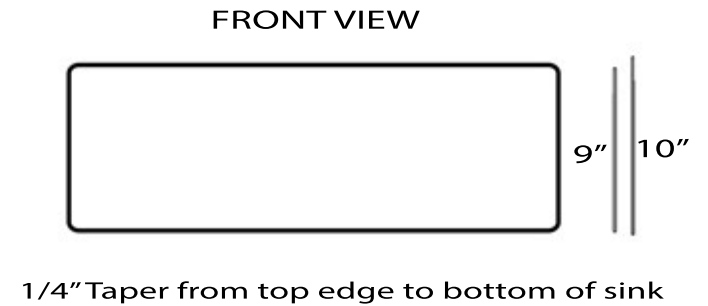

Vineyard Collection

Premium Fireclay Farmhouse Apron Sink

MODEL:
FCFS3020S-Concrete

Overall Dimensions	Interior Bowl	Apron Height	Bowl Depth	Drain Dimensions
29.75" x 19.75" x 10"	28" x 18" x 9"	10"	9"	3.5" Opening