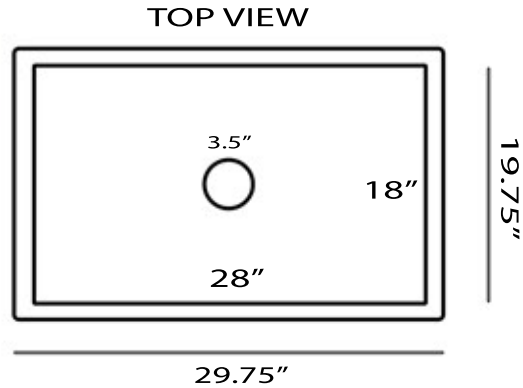

Vineyard Collection

Premium Fireclay Farmhouse Apron Sink

MODEL:
FCFS3020S-Concrete

Overall Dimensions	Interior Bowl	Apron Height	Bowl Depth	Drain Dimensions
29.75" x 19.75" x 10"	28" x 18" x 9"	10"	9"	3.5" Opening