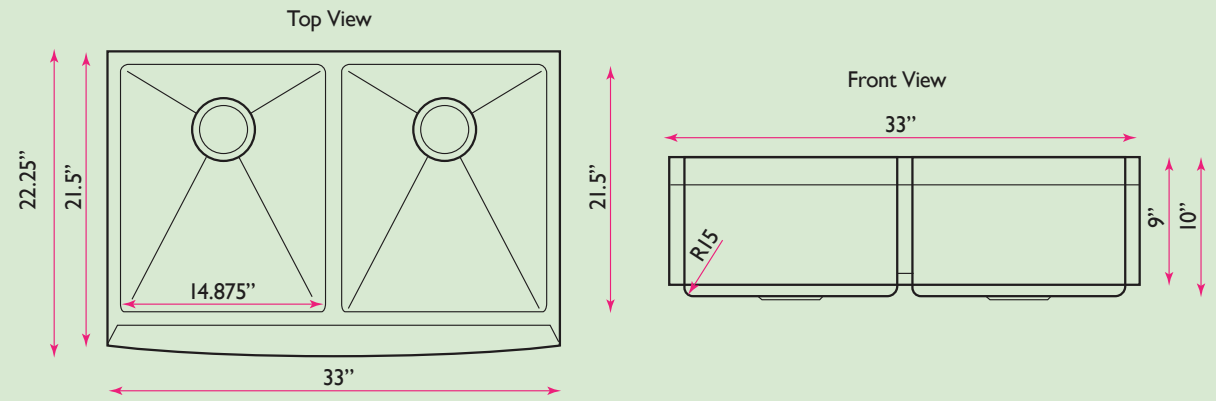

Pro-Series Collection

33 Inch Double Bowl Farmhouse Undermount Apron Front Stainless Steel Kitchen Sink

model:

APRON332210-DBL-SR

Nantucket
SINKS

www.NantucketSinksUSA.com
info@nantucketsinksusa.com

SPECS

OVERALL DIMENSIONS	INTERIOR BOWL	APRON HEIGHT	BOWL DEPTH	DRAIN DIMENSIONS
33" x 21.5" Corner 33" x 22.25" Center	14.875" x 18" Each Bowl	9"	10"	3.5" Opening