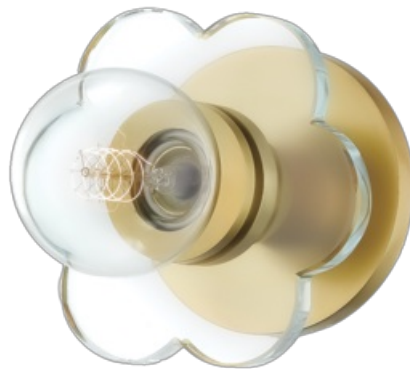

Alexa

Product ID **H357101-AGB**

[Click to Show Price](#)

DIMENSIONAL INFORMATION

Height

6.00"

ADA Compliant

No

Hanging Type

-

Canopy/Backplate

4.75" D

Diameter

6.00"

Shade 1 Top W/Dia

5.88"

Extension

7.25"

Top To Center

2.38"

SHADE INFORMATION

Shade Top

5.88"

Shade Bottom