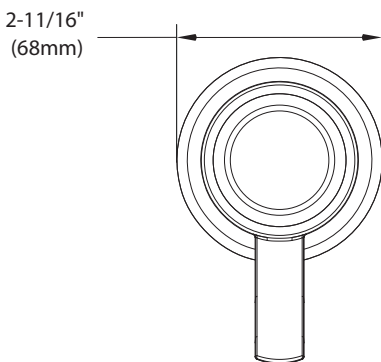

Buy it for looks. Buy it for life.®

Specifications

DESCRIPTION

- Metal construction with various finishes identified by suffix
- For use with S3600 3/4" volume control valve

OPERATION

- Lever style handle operation

ROTHBURY™
Single Function Flow Valve Trim

Models: TS3820 series

Valve: S3600 (sold separately)

CRITICAL DIMENSIONS

(DO NOT SCALE)