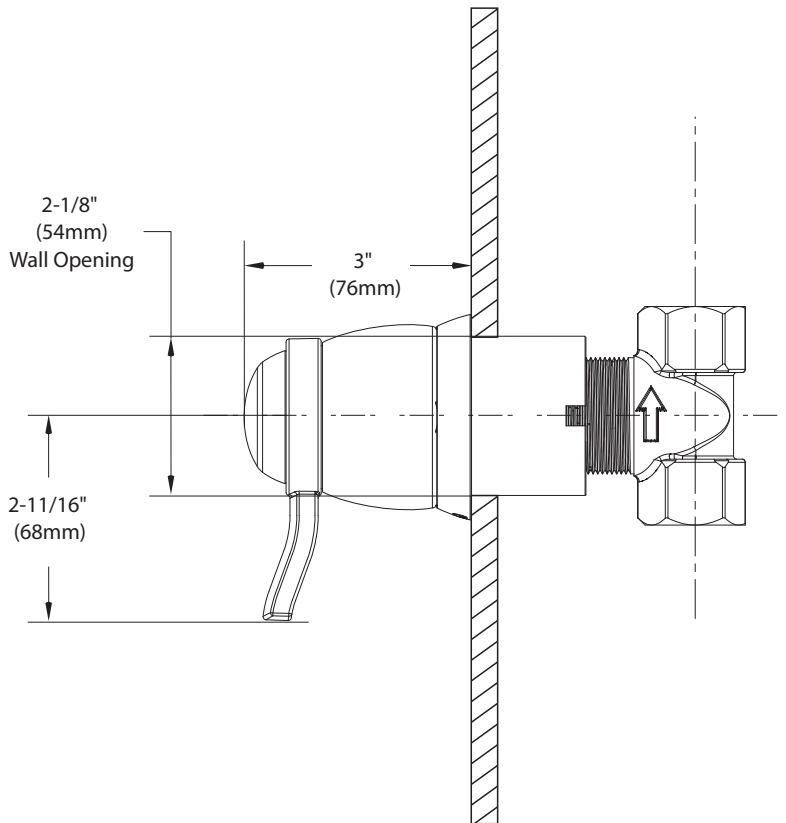

Buy it for looks. Buy it for life.®

Specifications

DESCRIPTION

- Metal construction with various finishes identified by suffix
- For use with S3600 3/4" volume control valve

OPERATION

- Lever style handle operation

ROTHBURY™
Single Function Flow Valve Trim

Models: TS3820 series

Valve: S3600 (sold separately)

CRITICAL DIMENSIONS

(DO NOT SCALE)