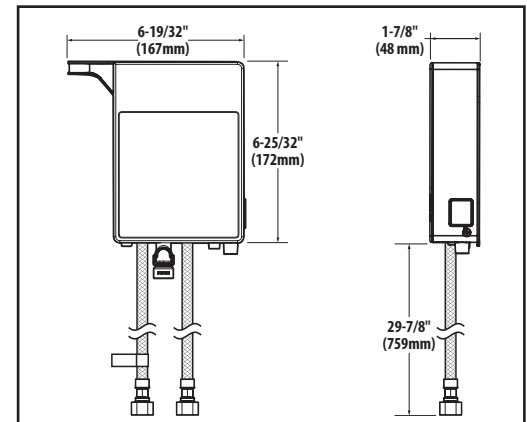

Sinema™-Single Handle High Arc Pulldown Kitchen Faucet

Models: S7235EV2 series

NOTE: THIS FAUCET IS DESIGNED TO BE INSTALLED THROUGH 1 HOLE, 1-1/2" (38mm) MIN. DIA.

Close up view of Control Box

Battery Holder