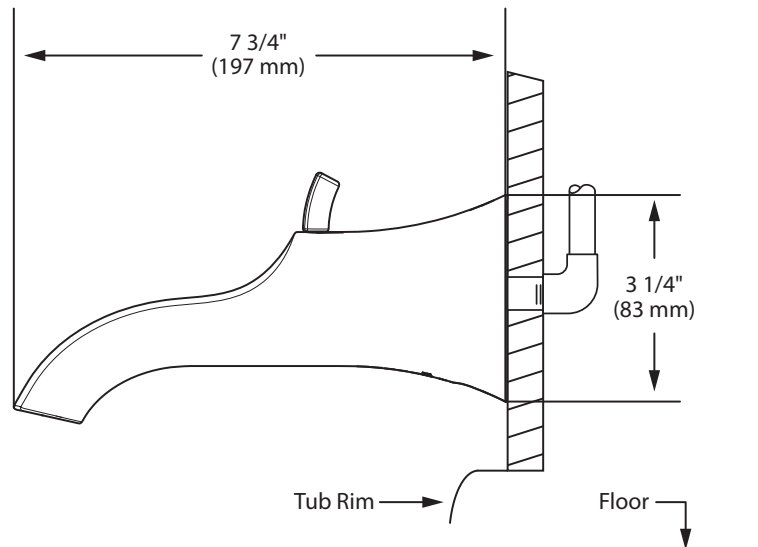

### DESCRIPTION

- Metal construction with various finishes identified by suffix
- Designed to be installed on a 1/2" pipe slip fit-CC connection

**DOUX™**  
**Diverter Tub Spout 1/2" Slip Fit**

**Models:** S3835 series

### CRITICAL DIMENSIONS

(DO NOT SCALE)