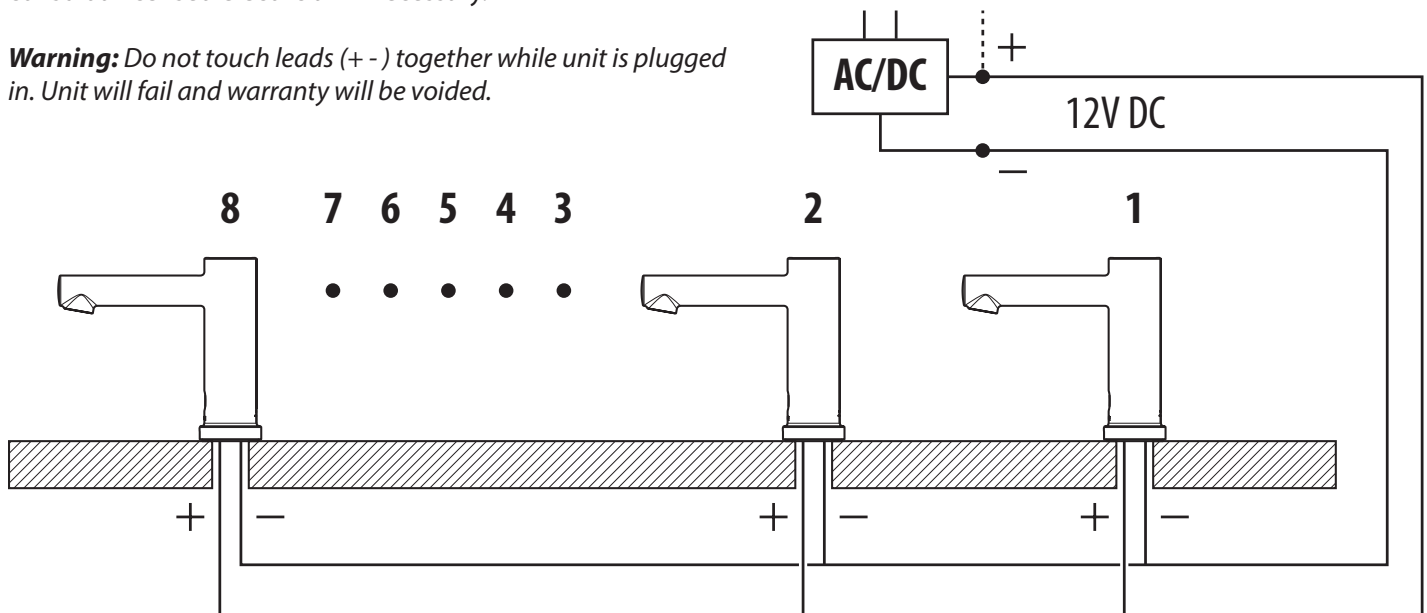

INPUT

- 100/240V AC, 50-60Hz

OUTPUT

- +12VDC, 1.5A

INPUT LEAD

- 10in. (254mm)

OUTPUT LEAD

- Terminal screws
- 18 AWG wire (recommended)
- 100' maximum

MOUNTING

- 2 gang junction box
- Can power up to 8 products
- Compatible SKUs listed to the right

STANDARDS

- UL listed
- FCC Class B
- CEC Level VI
- CSA certified
- IEC6100 – 4 – 2: 2008

WARRANTY

- Warranted for 5 years against material or manufacturing defects

NOTE

- A disconnect device that is in close proximity must be provided as part of the building installation.

WIRING CONNECTION DIAGRAM

All wiring connections must comply with local electrical codes; consult a licensed electrician if necessary.

Warning: Do not touch leads (+ -) together while unit is plugged in. Unit will fail and warranty will be voided.

Powers up to 8 products • Use 18 AWG wire – 100' maximum run