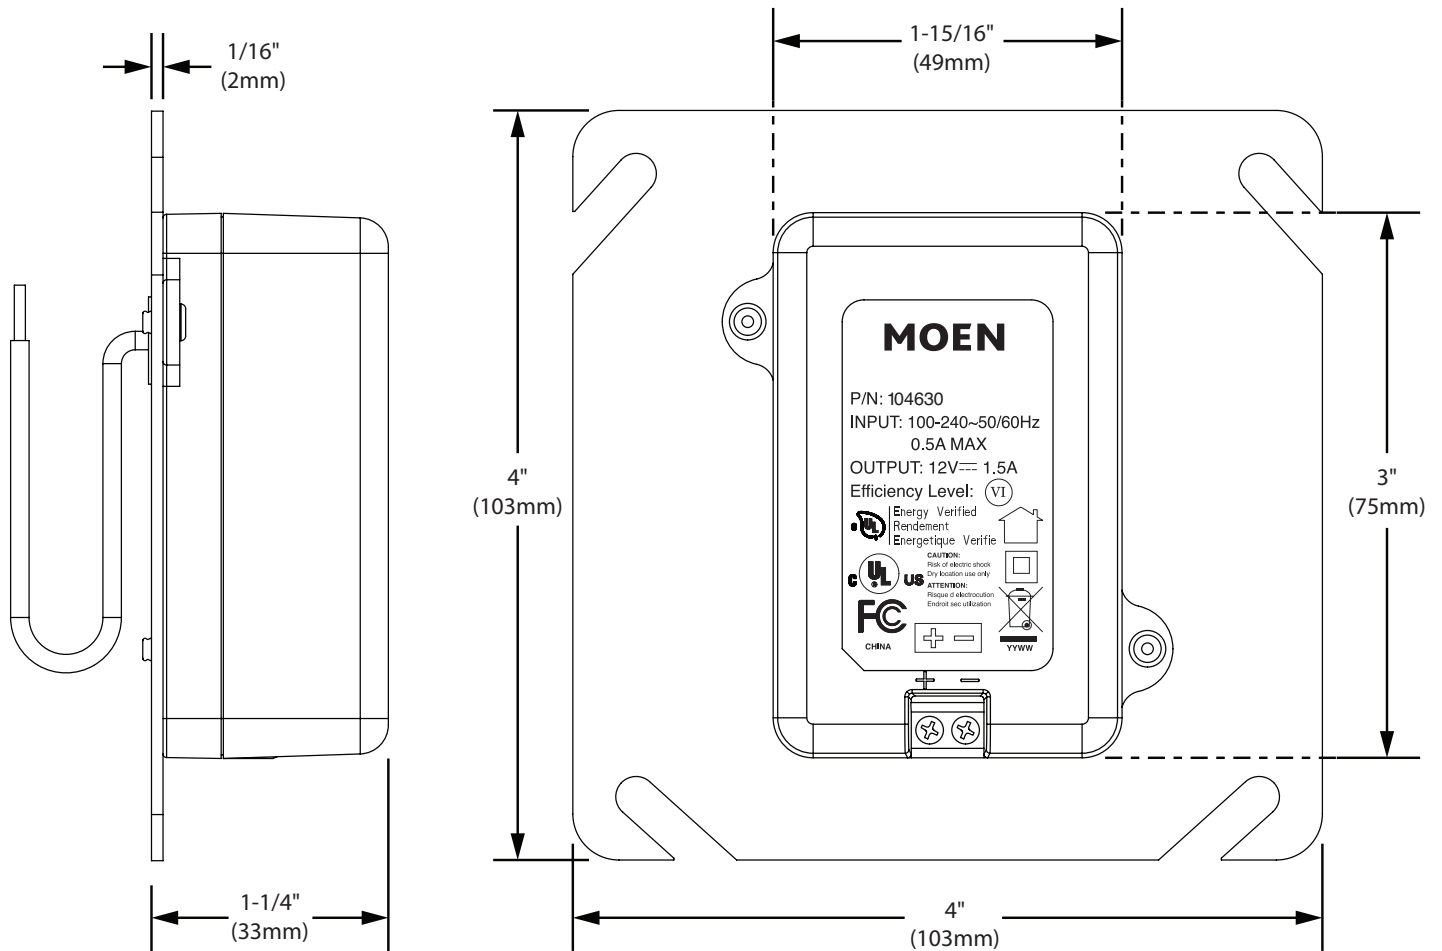

MOUNTING

- 2 gang junction box
- Can power up to 8 products
- Compatible SKUs listed to the right

STANDARDS

- UL listed
- FCC Class B
- CEC Level VI
- CSA certified
- IEC6100 – 4 – 2: 2008

WARRANTY

- Warranted for 5 years against material or manufacturing defects

Warning: Do not touch leads (+ -) together while unit is plugged in. Unit will fail and warranty will be voided.

Powers up to 8 products • Use 18 AWG wire – 100' maximum run

Multi-Unit Power AC Transformer

CRITICAL DIMENSIONS

(DO NOT SCALE)

Items Needed for AC Installation By SKU					
SKU Type	SKU	AC Transformer (104630) <i>Powers up to 8 units</i>	AC Connector (182538)	Control Box (182534)	Extension Cable (174057) <i>Optional if additional cable length is necessary</i>
Above-Deck Faucets	8551AC	X	1 per unit; 1 included in box	1 per unit; 1 included in box	1 per unit; 1 included in box
	8552AC	X	1 per unit; 1 included in box	1 per unit; 1 included in box	1 per unit; 1 included in box
	8553AC	X	1 per unit; 1 included in box	1 per unit; 1 included in box	1 per unit; 1 included in box
	8554AC	X	1 per unit; 1 included in box	1 per unit; 1 included in box	1 per unit; 1 included in box
Below-Deck Faucets	8559	X	1 per unit	1 per unit; 1 included in box	
	CA8301	X	1 per unit	1 per unit; 1 included in box	
	CA8302	X	1 per unit	1 per unit; 1 included in box	
	CA8303	X	1 per unit	1 per unit; 1 included in box	1 per unit; 1 included in box
	8562	X	1 per unit	1 per unit; 1 included in box	1 per unit; 1 included in box
	8565	X	1 per unit	1 per unit; 1 included in box	1 per unit; 1 included in box
Below-Deck Soaps	8558	X	1 per unit	1 per unit	
	8560	X	1 per unit	1 per unit	
Flush Valves	8310AC16	X	1 per unit; 1 included in box		
	8310ACDF16	X	1 per unit; 1 included in box		
	8311AC12	X	1 per unit; 1 included in box		
	8312AC10	X	1 per unit; 1 included in box		
	8315AC05	X	1 per unit; 1 included in box		
	8316AC	X	1 per unit; 1 included in box		