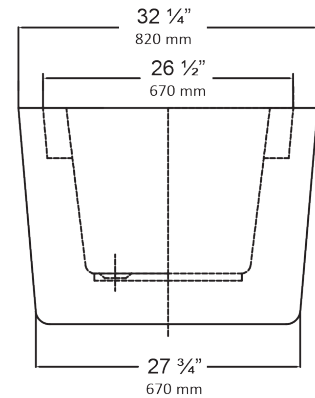

## SPECIFICATIONS

MODEL #	DESCRIPTION	CODES/STANDARDS
5788	Whitley™ Collection Freestanding Bath	

COLOR	White
SIZE	67" x 32" x 23"
MATERIAL	Acrylic
WATER CAPACITY	40 Gallons

IMMERSION DEPTH	13.75 in.
BATH WEIGHT	90 lbs.
SHIPPING WEIGHT	130 lbs.
WARRANTY	Ten Year

## TECHNICAL INFORMATION

**Note:** these dimensions are nominal and subject to change without notice.

AREA AVAILABLE  
FOR DECK MOUNTED FAUCET  
(faucet not included).

Water Capacity: 40 Gals.  
Bath Weight: 90 Lbs.  
Shipping Weight: 130 Lbs.