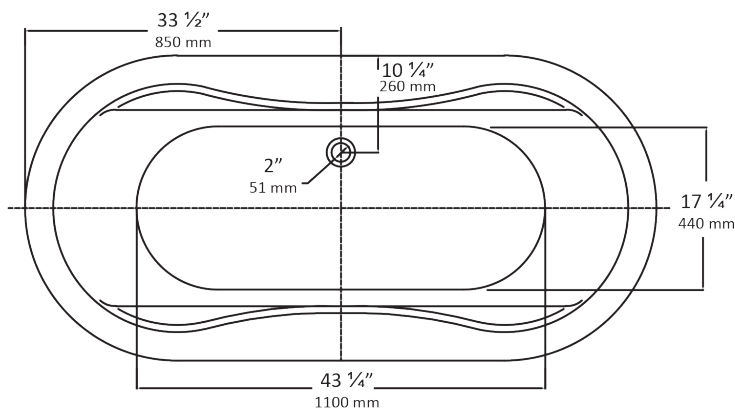

## SPECIFICATIONS

MODEL #	DESCRIPTION	CODES/STANDARDS
5788	Whitley™ Collection Freestanding Bath	

COLOR	White
SIZE	67" x 32" x 23"
MATERIAL	Acrylic
WATER CAPACITY	40 Gallons

IMMERSION DEPTH	13.75 in.
BATH WEIGHT	90 lbs.
SHIPPING WEIGHT	130 lbs.
WARRANTY	Ten Year

## TECHNICAL INFORMATION

**Note:** these dimensions are nominal and subject to change without notice.

AREA AVAILABLE  
FOR DECK MOUNTED FAUCET  
(faucet not included).

Water Capacity: 40 Gals.  
Bath Weight: 90 Lbs.  
Shipping Weight: 130 Lbs.