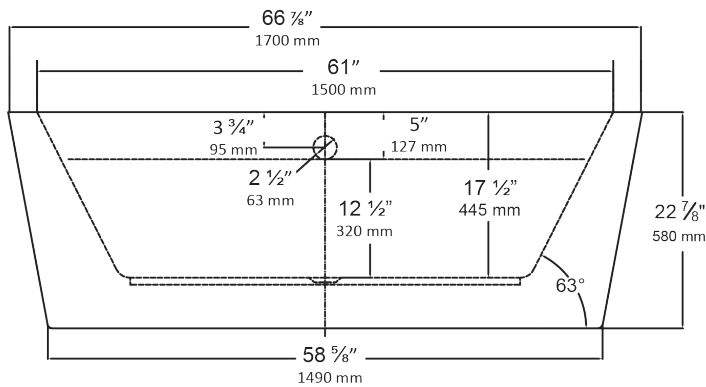

## SPECIFICATIONS

MODEL #	DESCRIPTION	CODES/STANDARDS
5788	Whitley™ Collection Freestanding Bath	

COLOR	White
SIZE	67" x 32" x 23"
MATERIAL	Acrylic
WATER CAPACITY	40 Gallons

IMMERSION DEPTH	13.75 in.
BATH WEIGHT	90 lbs.
SHIPPING WEIGHT	130 lbs.
WARRANTY	Ten Year

## TECHNICAL INFORMATION

**Note:** these dimensions are nominal and subject to change without notice.

AREA AVAILABLE  
FOR DECK MOUNTED FAUCET  
(faucet not included).

Water Capacity: 40 Gals.  
Bath Weight: 90 Lbs.  
Shipping Weight: 130 Lbs.