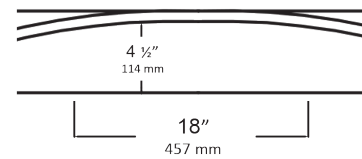

## SPECIFICATIONS

MODEL #	DESCRIPTION	CODES/STANDARDS
5788	Whitley™ Collection Freestanding Bath	

COLOR	White
SIZE	67" x 32" x 23"
MATERIAL	Acrylic
WATER CAPACITY	40 Gallons

IMMERSION DEPTH	13.75 in.
BATH WEIGHT	90 lbs.
SHIPPING WEIGHT	130 lbs.
WARRANTY	Ten Year

## TECHNICAL INFORMATION

**Note:** these dimensions are nominal and subject to change without notice.

AREA AVAILABLE  
FOR DECK MOUNTED FAUCET  
(faucet not included).

Water Capacity: 40 Gals.  
Bath Weight: 90 Lbs.  
Shipping Weight: 130 Lbs.